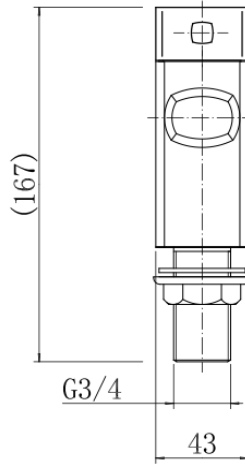

ADDITIONAL INFORMATION

- Chrome finish
- Back nut
- 10 year guarantee*

WORKING PRESSURES (bar)

Min Pressure	Max Pressure	Best Performance
0.2 bar	5 bar	2 bar

FLOW RATES (litres per minute)

0.5 Bar	1 Bar	3 Bar
15.7	19.8	28.6

* For full details of our guarantee please refer to our website. Our products are backed by a 10 year guarantee, this is only valid to customers who complete and submit the online Niagara® Guarantee Registration Form within 30 days of installation. Please note that products with finishes other than Chrome are guaranteed for 2 years only. To register and activate your guarantee visit: www.cavalierbathrooms.co.uk

Products are supplied with full installation instructions and fixings. All measurements in mm and are nominal.