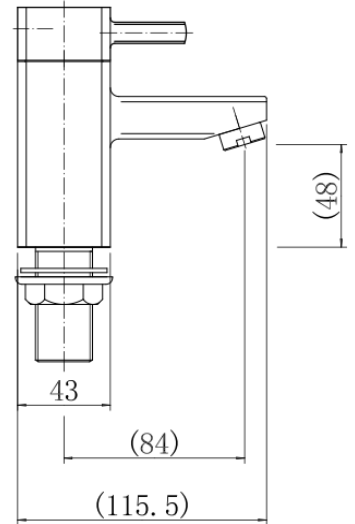

ADDITIONAL INFORMATION

- Chrome finish
- Back nut
- 10 year guarantee*

WORKING PRESSURES (bar)

Min Pressure	Max Pressure	Best Performance
0.2 bar	5 bar	2 bar

FLOW RATES (litres per minute)

0.5 Bar	1 Bar	3 Bar
15.7	19.8	28.6

* For full details of our guarantee please refer to our website. Our products are backed by a 10 year guarantee, this is only valid to customers who complete and submit the online Niagara® Guarantee Registration Form within 30 days of installation. Please note that products with finishes other than Chrome are guaranteed for 2 years only. To register and activate your guarantee visit: www.cavalierbathrooms.co.uk

Products are supplied with full installation instructions and fixings. All measurements in mm and are nominal.