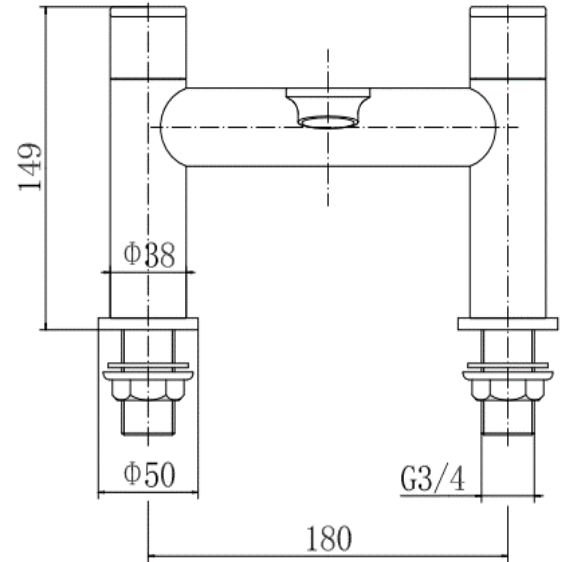

ADDITIONAL INFORMATION

- Nickel finish
- Back nut
- 2 year guarantee*

WORKING PRESSURES (bar)

Min Pressure	Max Pressure	Best Performance
0.2 bar	5 bar	2 bar

FLOW RATES (litres per minute)

0.5 Bar	1 Bar	3 Bar
10	14	24.3

* For full details of our guarantee please refer to our website. Our products are backed by a 10 year guarantee, this is only valid to customers who complete and submit the online Niagara® Guarantee Registration Form within 30 days of installation. Please note that products with finishes other than Chrome are guaranteed for 2 years only. To register and activate your guarantee visit: www.cavalierbathrooms.co.uk

Products are supplied with full installation instructions and fixings. All measurements in mm and are nominal.