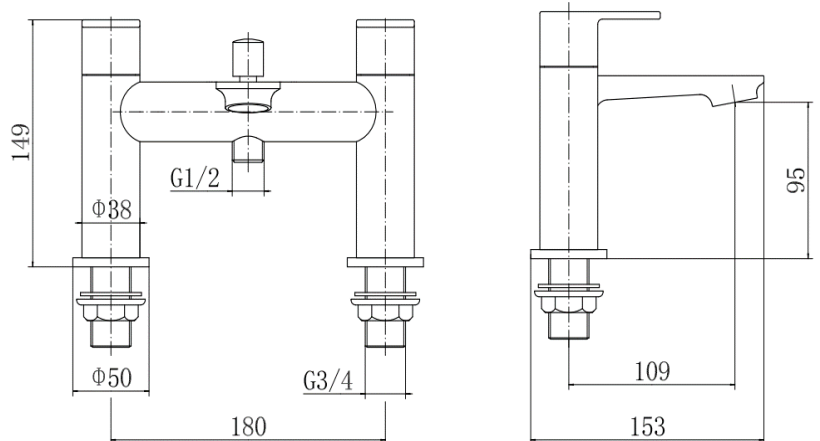

BY CAVALIER BATHROOMS

Albury 9142 BATH SHOWER MIXER - CHROME

PRODUCT SPECIFICATION

Product Code: 9142
 Finish: Chrome
 Description: Bath Shower Mixer
 Inlet Connections: 3/4 BSP
 Construction: Body: Brass
 Handle: Zinc
 Handset: ABS
 Hose: SS
 Cartridge: G3/4 quarter turn cartridge
 Gross Weight (kg): 2.131

ADDITIONAL INFORMATION

- Chrome finish
- Back nut
- Comes with shower kit and wall bracket
- 10 year guarantee*

WORKING PRESSURES (bar)

Min Pressure	Max Pressure	Best Performance
0.2 bar	5 bar	2 bar

FLOW RATES (litres per minute)

Products are supplied with full installation instructions and fixings. All measurements in mm and are nominal.