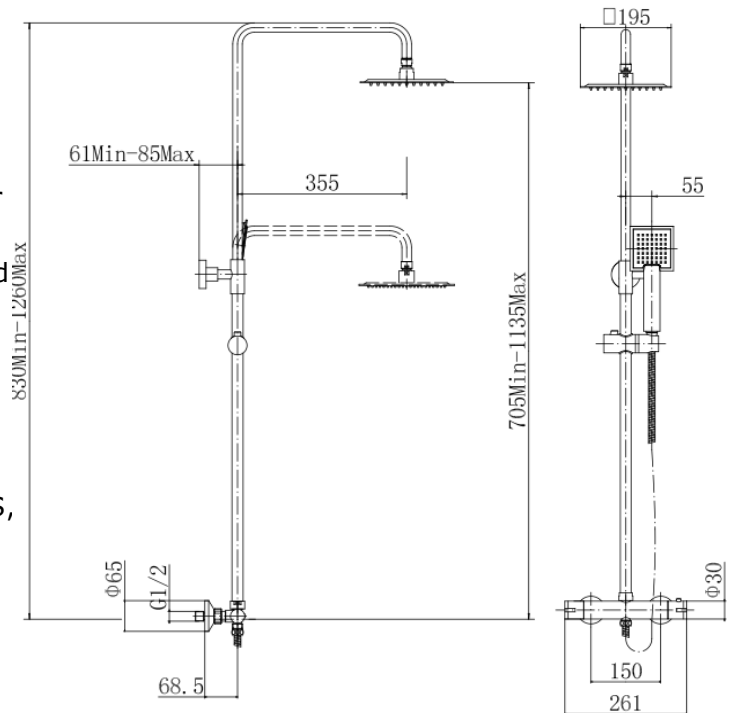

BY CAVALIER BATHROOMS

9711 ROUND THERMOSTATIC SHOWER SET - CHROME

PRODUCT SPECIFICATION

Product Code: 9711
 Finish: Chrome
 Product Type: Shower set with round bar shower valve
 Cartridge Type: Thermostatic cartridge and diverter cartridge
 Inlet Connections: G 3/4"
 Outlet Connections: G 1/2"
 Fitting Dimensions: 150mm inlet centers
 Construction: Body: Brass, handles: ABS, Riser: SS, Handset: ABS, Top head: SS, Hose: SS
 Gross Weight (kg): 3.563

ADDITIONAL INFORMATION

- Dual Control: Flow and temperature are controlled separately giving accurate control of both
- Thermostatic cartridge maintains showering temperature to +/- 2c giving a stable outlet temperature
- Automatic shut-off in the event of cold water supply failure, to prevent scalding
- Temperature factory set to a 38°C
10 Year Guarantee

WORKING PRESSURES (bar)

Min Pressure	Max Pressure	Best Performance
0.5 bar	5 bar	3 bar

FLOW RATES (litres per minute)

0.5 Bar	1 Bar	3 Bar
6.6	9.2	15.7

* For full details of our guarantee please refer to our website. Our products are backed by a 10 year guarantee, this is only valid to customers who complete and submit the online Niagara® Guarantee Registration Form within 30 days of installation. Please note that products with finishes other than Chrome are guaranteed for 2 years only. To register and activate your guarantee visit: www.cavalierbathrooms.co.uk

Products are supplied with full installation instructions and fixings. All measurements in mm and are nominal.