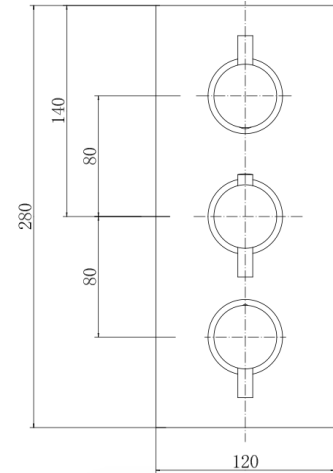

BY CAVALIER BATHROOMS

Equate 9313BRS TRIPLE CONCEALED SHOWER VALVE BRUSHED BRASS

PRODUCT SPECIFICATION

Product Code: 9313BRS
 Finish: Brushed Brass
 Product Type: Triple Concealed Shower Valve
 Cartridge Type: Thermostatic Cartridge and 3/4" Quarter Turn Cartridge
 Inlet Connections: G 3/4"
 Outlet Connections: G 1/2"
 Construction: Body: Brass, handles: Zinc, Plate: SS
 Gross Weight (kg): 3.04

ADDITIONAL INFORMATION

- Dual Control: Flow and temperature are controlled separately giving accurate control of both
- Thermostatic cartridge maintains showering temperature to +/- 2c giving a stable outlet temperature
- Automatic shut-off in the event of cold water supply failure, to prevent scalding
- Temperature factory set to a 38°C
- Two outlet
- 2 year guarantee*

Products are supplied with full installation instructions and fixings. All measurements in mm and are nominal.