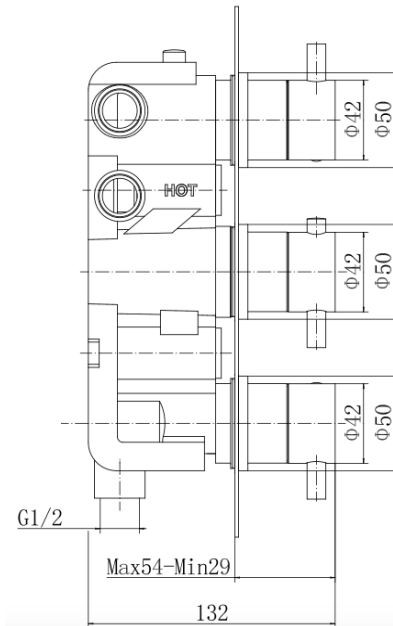

BY CAVALIER BATHROOMS

Equate 9313BRS TRIPLE CONCEALED SHOWER VALVE BRUSHED BRASS

PRODUCT SPECIFICATION

Product Code: 9313BRS
 Finish: Brushed Brass
 Product Type: Triple Concealed Shower Valve
 Cartridge Type: Thermostatic Cartridge and 3/4" Quarter Turn Cartridge
 Inlet Connections: G 3/4"
 Outlet Connections: G 1/2"
 Construction: Body: Brass, handles: Zinc, Plate: SS
 Gross Weight (kg): 3.04

ADDITIONAL INFORMATION

- Dual Control: Flow and temperature are controlled separately giving accurate control of both
- Thermostatic cartridge maintains showering temperature to +/- 2c giving a stable outlet temperature
- Automatic shut-off in the event of cold water supply failure, to prevent scalding
- Temperature factory set to a 38°C
- Two outlet
- 2 year guarantee*

Products are supplied with full installation instructions and fixings. All measurements in mm and are nominal.