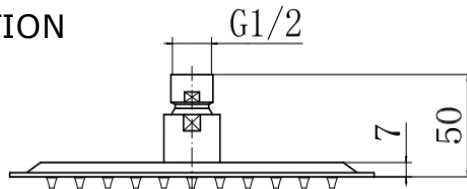

ADDITIONAL INFORMATION

- Brushed brass finish
- 2 year guarantee*

* For full details of our guarantee please refer to our website. Our accessories are backed by a 2 year guarantee, this is only valid to customers who complete and submit the online Niagara® Guarantee Registration Form within 30 days of installation.

To register and activate your guarantee visit: www.cavalierbathrooms.co.uk

Products are supplied with full installation instructions and fixings. All measurements in mm and are nominal.