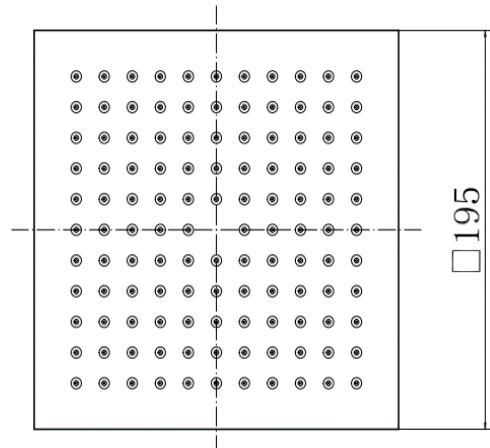

ADDITIONAL INFORMATION

- Brushed brass finish
- 2 year guarantee*

* For full details of our guarantee please refer to our website. Our accessories are backed by a 2 year guarantee, this is only valid to customers who complete and submit the online Niagara® Guarantee Registration Form within 30 days of installation.

To register and activate your guarantee visit: www.cavalierbathrooms.co.uk

Products are supplied with full installation instructions and fixings. All measurements in mm and are nominal.