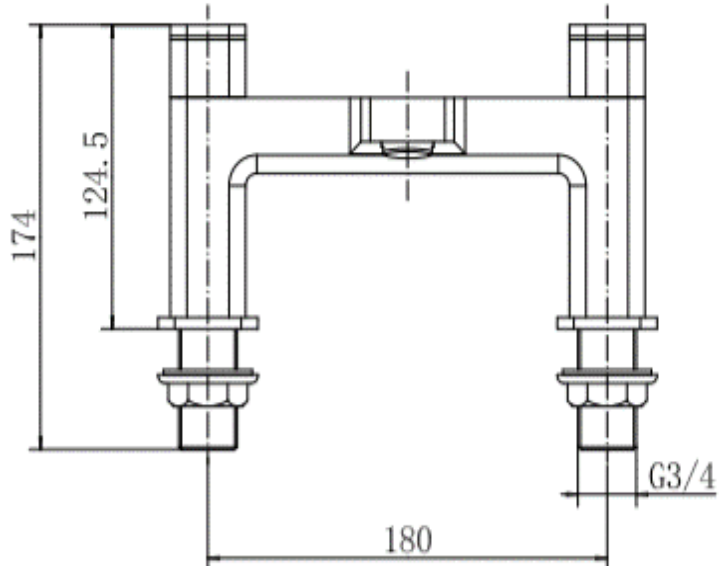

ADDITIONAL INFORMATION

- Chrome finish
- Back nut
- 10 year guarantee*

WORKING PRESSURES (bar)

Min Pressure	Max Pressure	Best Performance
0.2 bar	5 bar	2 bar

FLOW RATES (litres per minute)

0.5 Bar	1 Bar	3 Bar
10.9	15.1	25.9

* For full details of our guarantee please refer to our website. Our products are backed by a 10 year guarantee, this is only valid to customers who complete and submit the online Niagara® Guarantee Registration Form within 30 days of installation. Please note that products with finishes other than Chrome are guaranteed for 2 years only. To register and activate your guarantee visit: www.cavalierbathrooms.co.uk

Products are supplied with full installation instructions and fixings. All measurements in mm and are nominal.