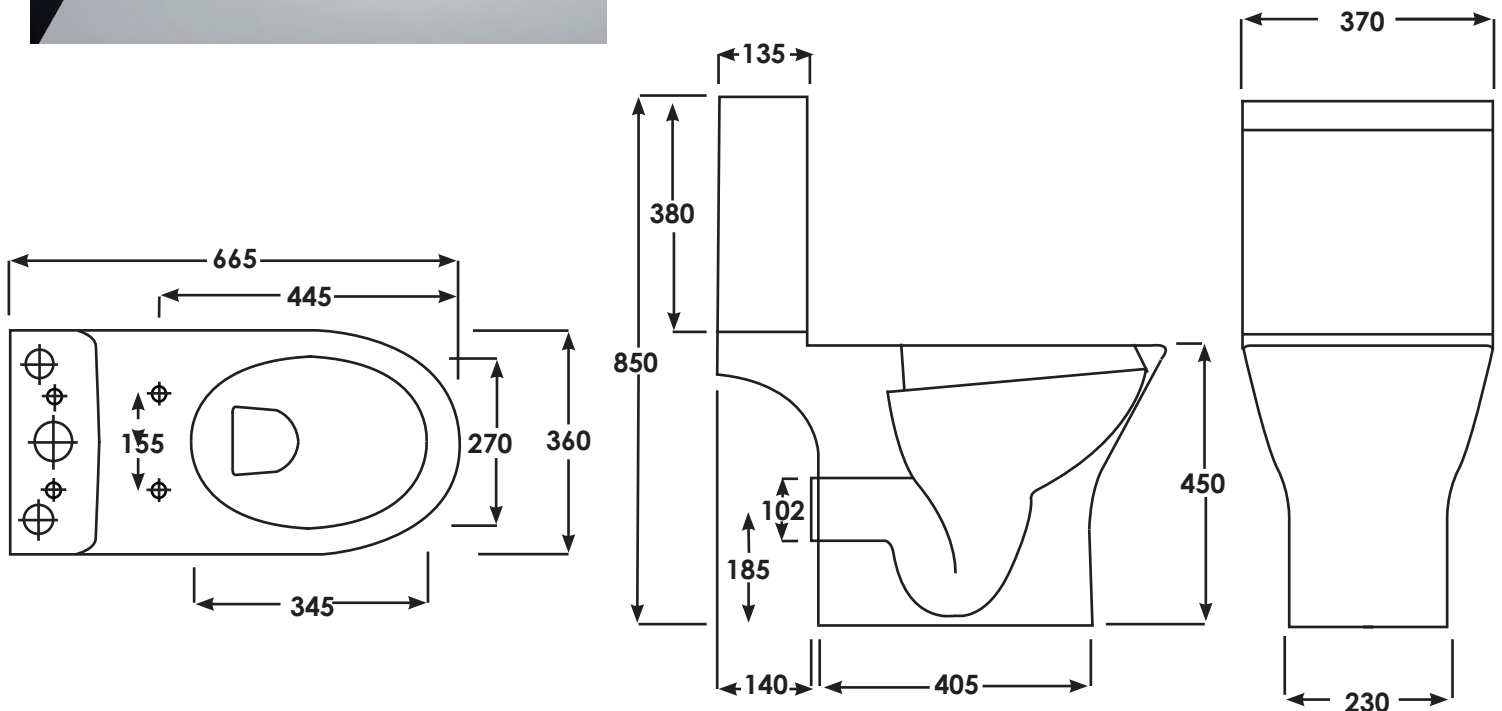

# Technical Data Sheet

Ivy Comfort Height Open Back Close Coupled  
EC7027

**essential**  
BATHROOMS

### EC7027 Ivy Comfort Height Open Back Close Coupled

SIZE 665 x 360mm

TRAP P Trap

SOFT CLOSE SEAT With quick release hinges

CISTERN Dual Flush 3/6 litres

APPROVALS WRAS 1407003

MATERIAL Vitreous china

WEIGHT 42.50 kg

COLOURS Alpine White

FIXING Pan fittings supplied

Dimensions: All measurements are in millimeters and are subject to normal manufacturing variations.

Note: Due to a continuing development programme to improve design and performance, the manufacturer reserves all rights to vary specifications without prior informations. Please note accessories are for photographic use only.