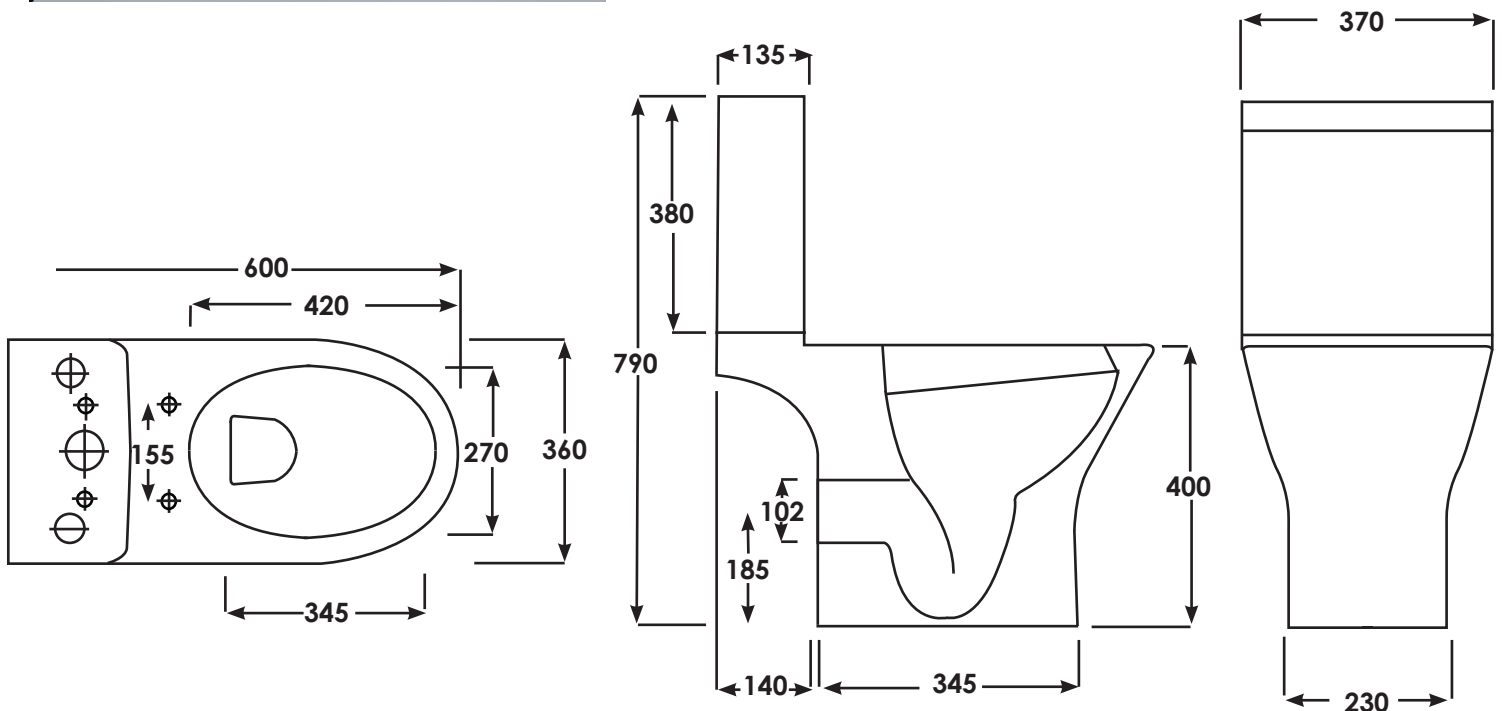

### EC7023 Ivy Close Coupled Open Back

SIZE 550 x 360mm

TRAP P Trap

SOFT CLOSE SEAT With quick release hinges

CISTERN Dual Flush 3/6 litres

APPROVALS WRAS 1407005

MATERIAL Vitreous china

WEIGHT 36.50 kg

COLOURS Alpine White

FIXING Pan fittings supplied

Dimensions: All measurements are in millimeters and are subject to normal manufacturing variations.

Note: Due to a continuing development programme to improve design and performance, the manufacturer reserves all rights to vary specifications without prior informations. Please note accessories are for photographic use only.