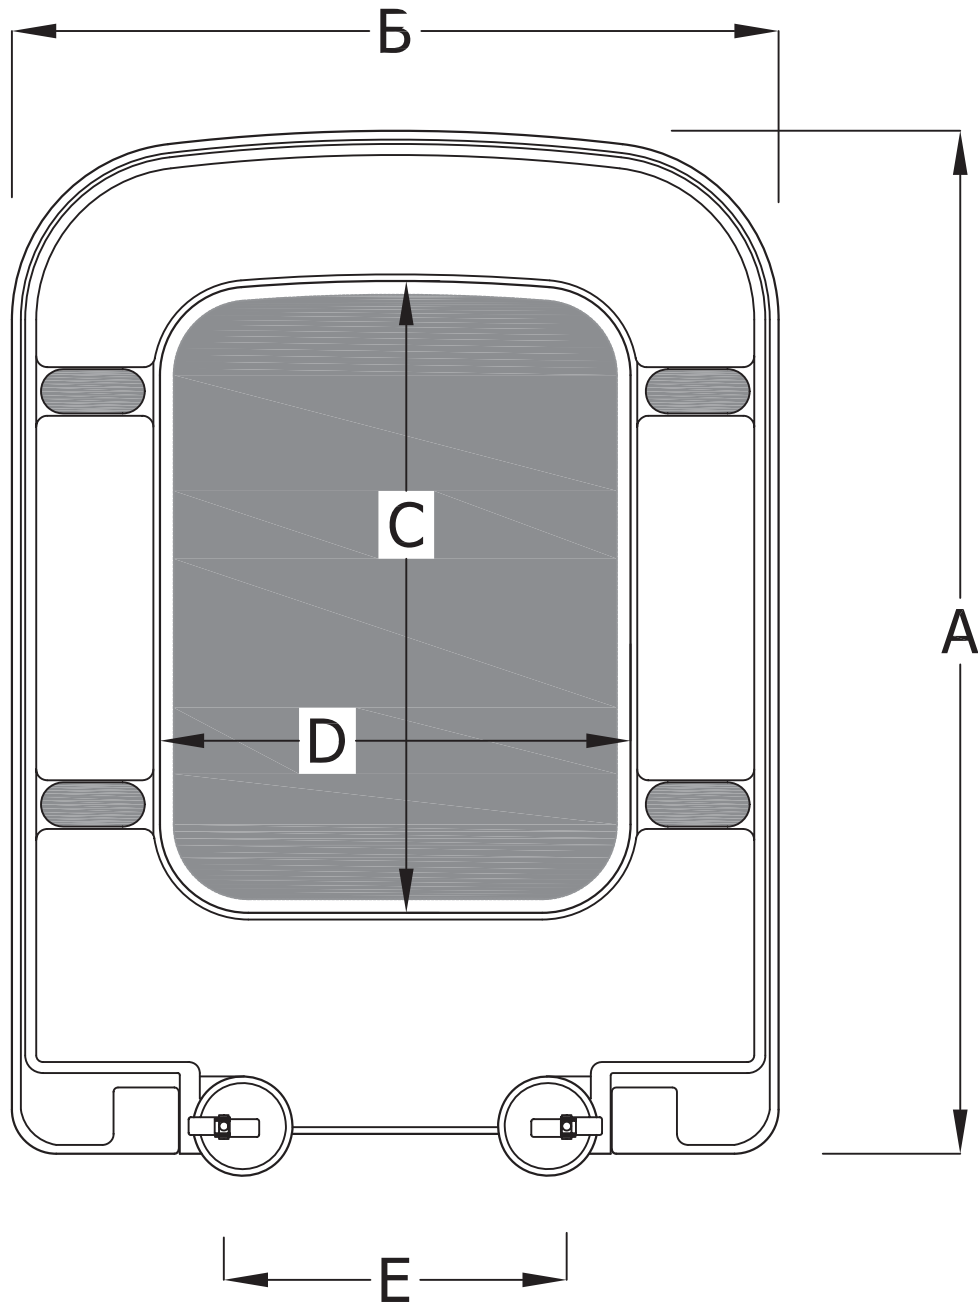

Technical Data Sheet

Orchid Soft Close Seat
EC3005

essential
BATHROOMS

A	B	C	D	E
463mm	346mm	286mm	211mm	155mm