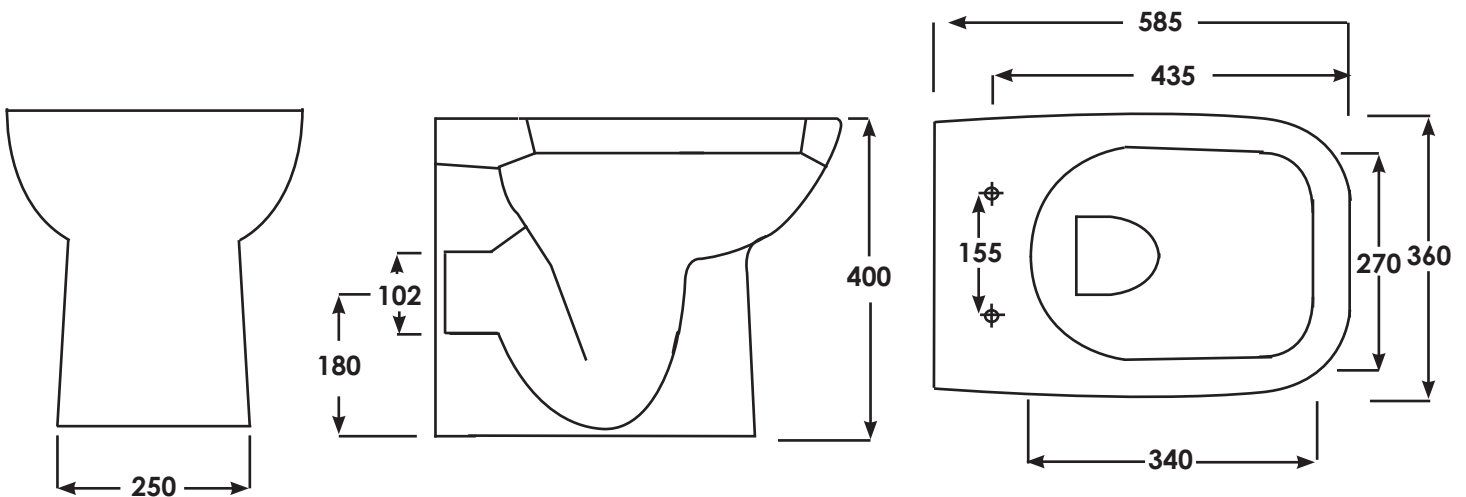

Technical Data Sheet

Violet Back-To-Wall WC Pan
EC6007

essential
BATHROOMS

SPECIFICATION/CODE REFERENCE

Please use the reference codes shown below:

EC6007

SIZE 585 x 360mm

TRAP P Trap

SOFT CLOSE SEAT With quick release hinges

APPROVALS Pending

MATERIAL Vitreous China

WEIGHT

COLOURS Alpine White

FIXING Floor fittings supplied

Dimensions: All measurements are in millimeters and are subject to normal manufacturing variations.