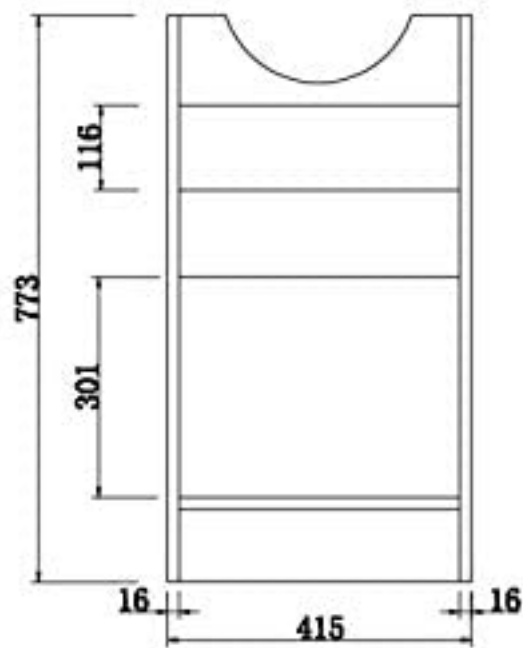

Technical Data Sheet

Essential Alaska White Furniture Set; 950mm 1 Door
EFP006W

essential
BATHROOMS

Technical Data Sheet

Essential Alaska Vanity Basin Unit 550mm 2 door
EFPO05W

essential
BATHROOMS

Technical Data Sheet

Essential Alaska White Toilet Unit
EF118W

essential
BATHROOMS

Gem back to wall pan
EC304