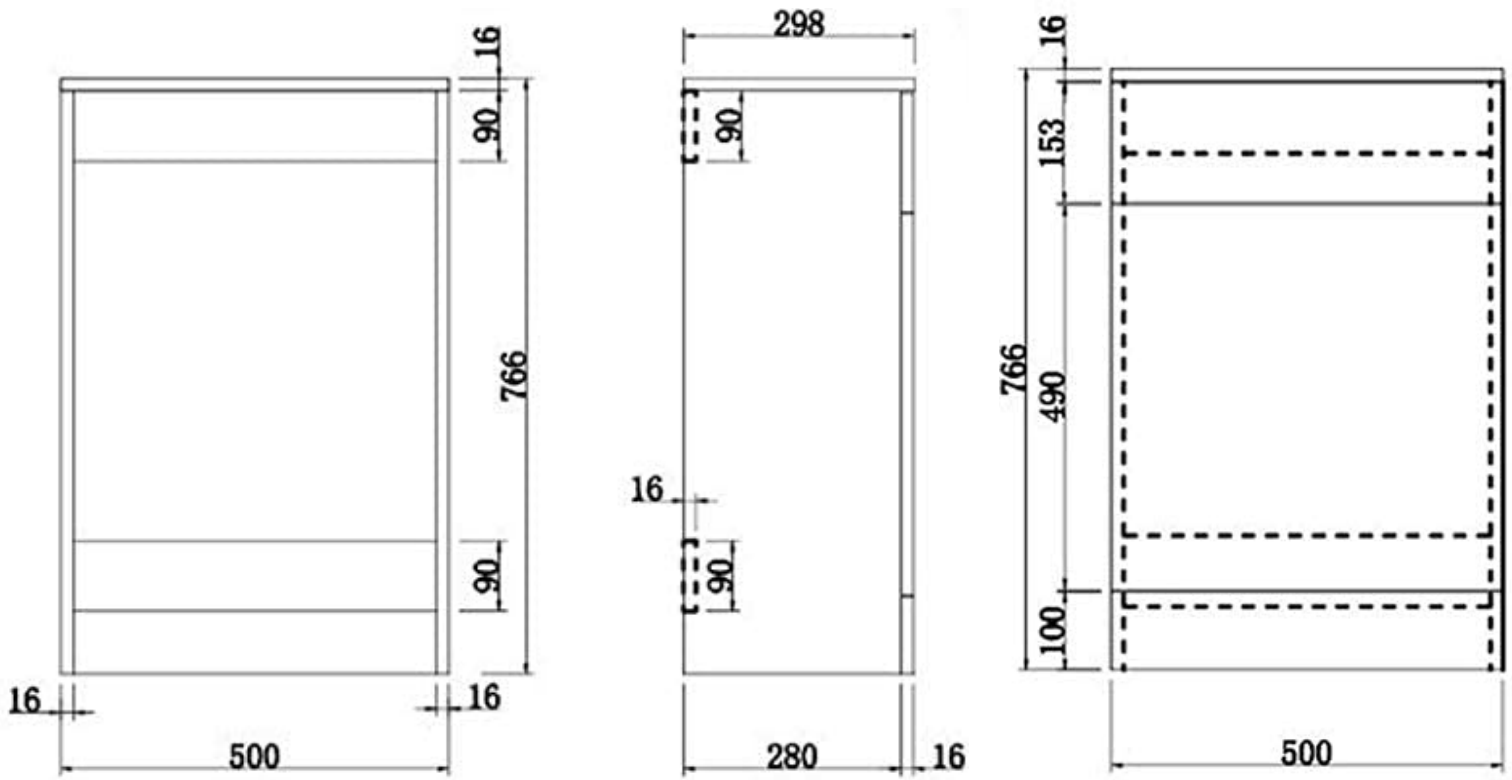

Technical Data Sheet

Essential Alaska White Furniture Set; 950mm 1 Door
EFP006W

essential
BATHROOMS

Technical Data Sheet

Essential Alaska Vanity Basin Unit 550mm 2 door
EFPO05W

essential
BATHROOMS

Technical Data Sheet

Essential Alaska White Toilet Unit
EF118W

essential
BATHROOMS

Gem back to wall pan
EC304