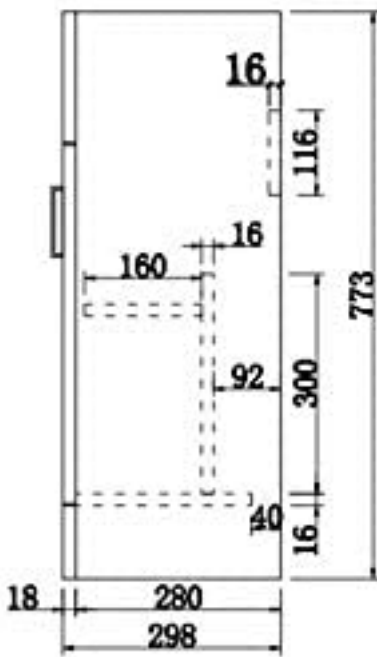

Technical Data Sheet

Essential Alaska White Furniture Set; 950mm 1 Door
EFP006W

essential
BATHROOMS

Technical Data Sheet

Essential Alaska Vanity Basin Unit 550mm 2 door
EFPO05W

essential
BATHROOMS

Technical Data Sheet

Essential Alaska White Toilet Unit
EF118W

essential
BATHROOMS

Gem back to wall pan
EC304