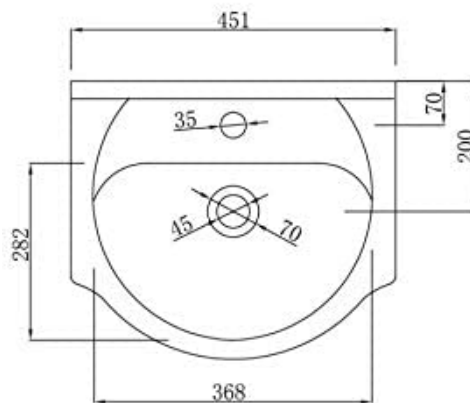

Technical Data Sheet

Essential Alaska White Furniture Set; 950mm 1 Door
EFP006W

essential
BATHROOMS

Technical Data Sheet

Essential Alaska Vanity Basin Unit 550mm 2 door
EFPO05W

essential
BATHROOMS

Technical Data Sheet

Essential Alaska White Toilet Unit
EF118W

essential
BATHROOMS

Gem back to wall pan
EC304