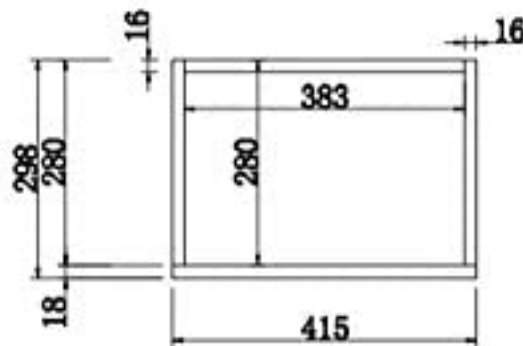

Technical Data Sheet

Essential Alaska White Furniture Set; 950mm 1 Door
EFP006W

essential
BATHROOMS

Technical Data Sheet

Essential Alaska Vanity Basin Unit 550mm 2 door
EFPO05W

essential
BATHROOMS

Technical Data Sheet