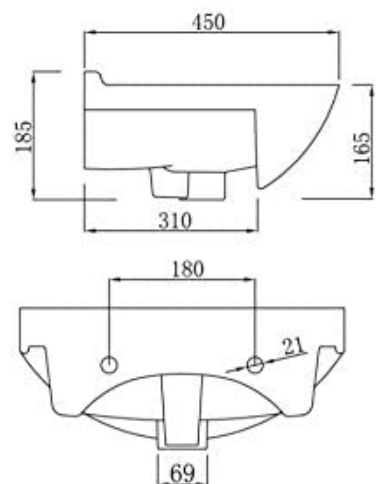

Technical Data Sheet

Essential Alaska White Furniture Set; 950mm 1 Door
EFP006W

essential
BATHROOMS

Technical Data Sheet

Essential Alaska Vanity Basin Unit 550mm 2 door
EFPO05W

essential
BATHROOMS

Technical Data Sheet

Essential Alaska White Toilet Unit
EF118W

essential
BATHROOMS

Gem back to wall pan
EC304