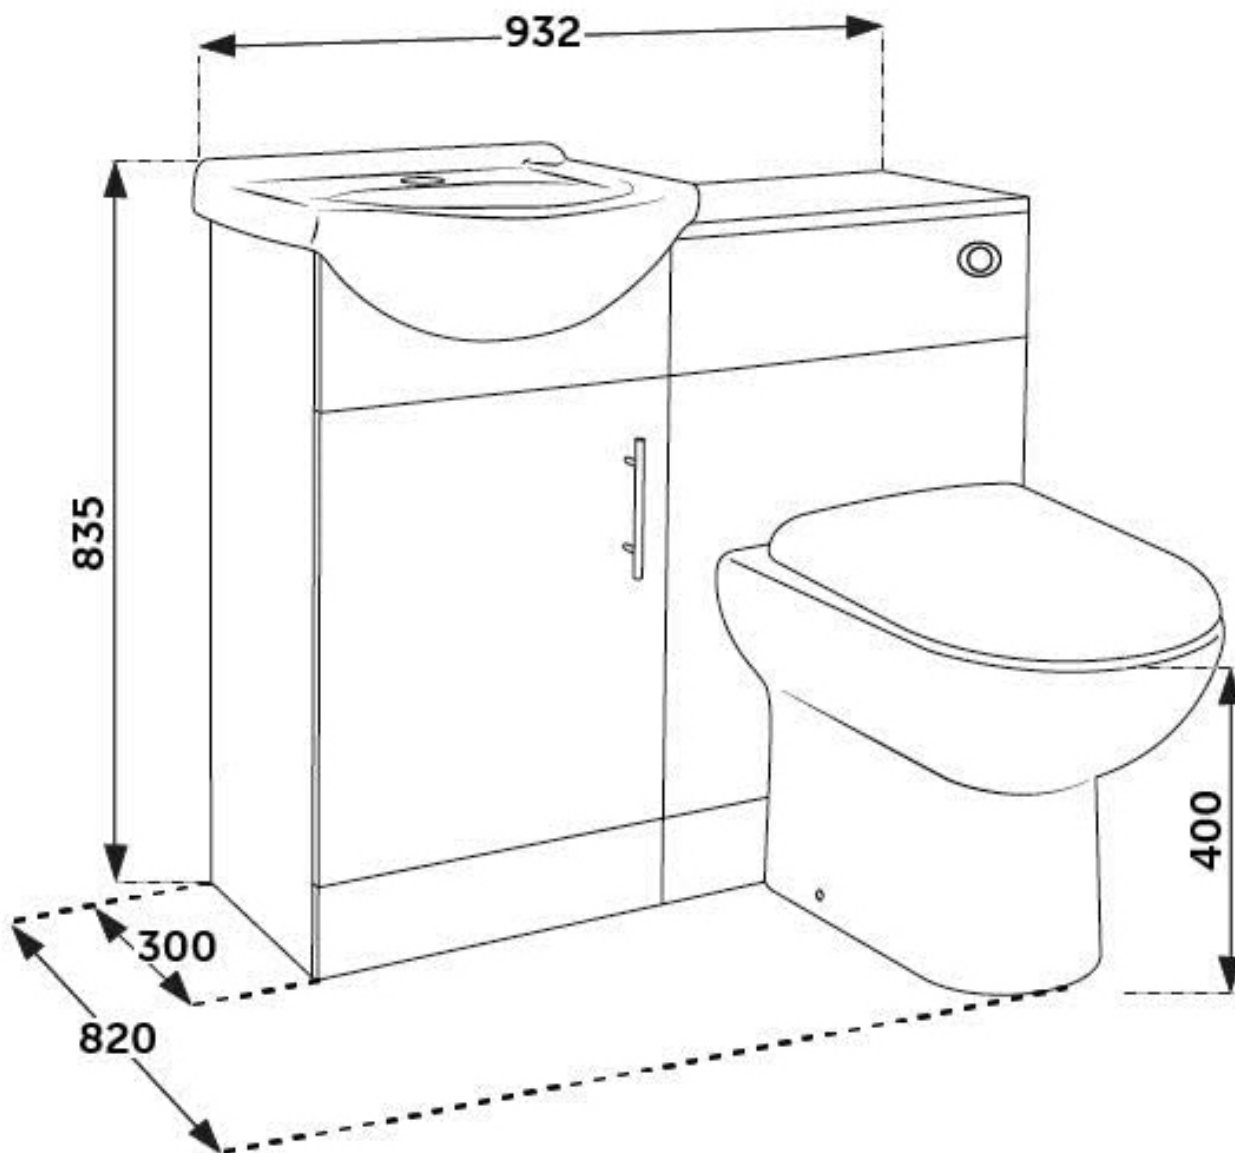

Technical Data Sheet

Essential Alaska White Furniture Set; 950mm 1 Door
EFP006W

essential
BATHROOMS

Technical Data Sheet

Essential Alaska Vanity Basin Unit 550mm 2 door
EFPO05W

essential
BATHROOMS

Technical Data Sheet

Essential Alaska White Toilet Unit
EF118W

essential
BATHROOMS

Gem back to wall pan
EC304