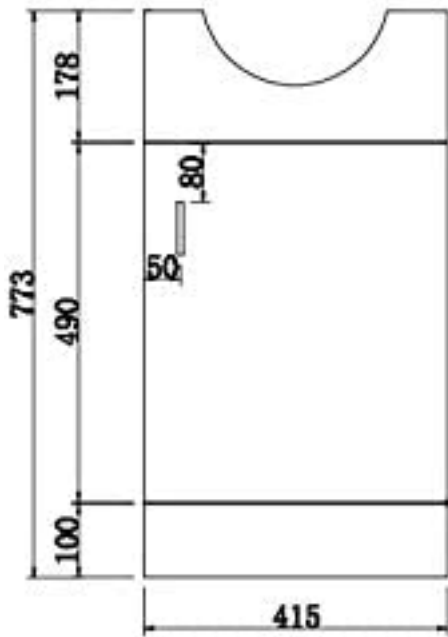

Technical Data Sheet

Essential Alaska White Furniture Set; 950mm 1 Door
EFP006W

essential
BATHROOMS

Technical Data Sheet

Essential Alaska Vanity Basin Unit 550mm 2 door
EFPO05W

essential
BATHROOMS

Technical Data Sheet

Essential Alaska White Toilet Unit
EF118W

essential
BATHROOMS

Gem back to wall pan
EC304