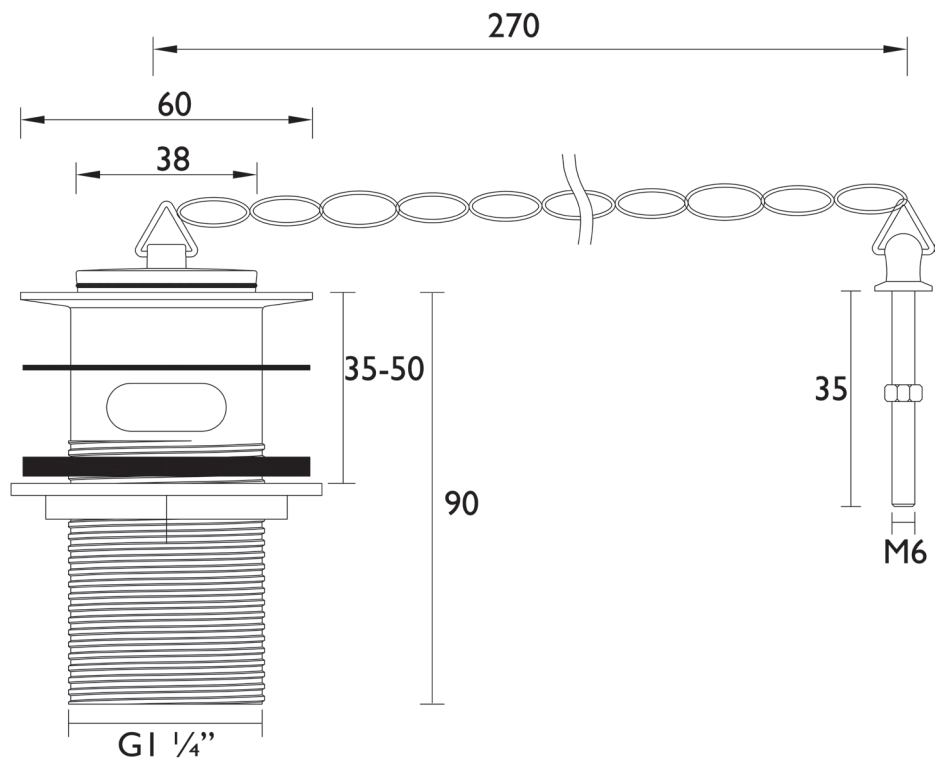

## Accessories Traditional Basin Waste with Porcelain Plug Slotted

### Specification

Main Construction Material:	Solid Brass Construction
Finish:	Chrome Plated
Connection Inlet:	G 1 ¼"
Connection Outlet:	N/A
Contemporary or Traditional:	Contemporary

### Dimensions (measurements in mm)