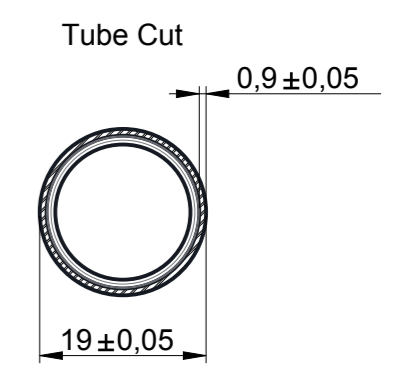

6+5+5+6=22 Tubes

SECTION A-A

L	I
400	355
500	455
600	555

1600x500mm - 22 tubes  
 Chrome: **382871**  
 Anthracite: **388653**

Date:		Modification:		Designer: MYARAC	
Scale:		General Tolerances		Date: 04-05-2015	
Size: A3		±0.5 mm		Code: TREVISO DR h 1600	
Material: Steel		Description: TREVISO dritto - h 1600 TREVISO straight - h 1600			