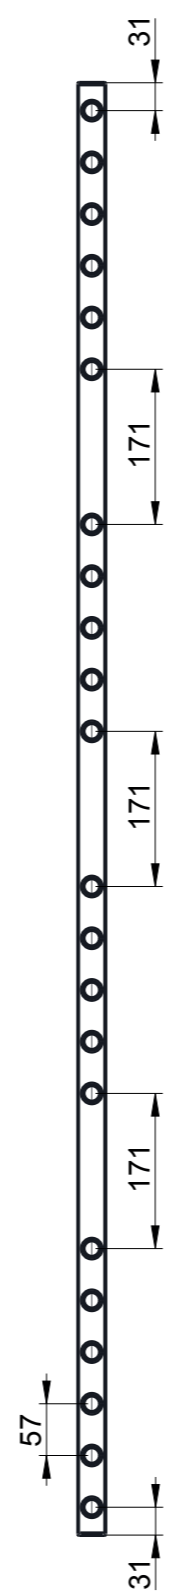

6+5+5+6=22 Tubes

SECTION A-A

L	I
400	355
500	455
600	555

1600x500mm - 22 tubes  
 Chrome: **382871**  
 Anthracite: **388653**

Date:		Modification:		Designer: MYARAC	
Scale:		General Tolerances		Date: 04-05-2015	
Size: A3		±0.5 mm		Code: TREVISO DR h 1600	
Material: Steel		Description: TREVISO dritto - h 1600 TREVISO straight - h 1600			