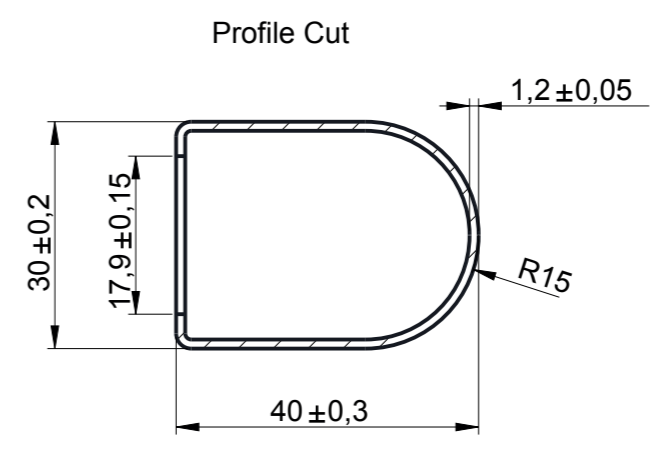

6+5+5+6=22 Tubes

SECTION A-A

L	I
400	355
500	455
600	555

1600x500mm - 22 tubes  
 Chrome: **382871**  
 Anthracite: **388653**

Date:		Modification:		Designer: MYARAC	
Scale:		General Tolerances		Date: 04-05-2015	
Size: A3		±0.5 mm		Code: TREVISO DR h 1600	
Material: Steel		Description: TREVISO dritto - h 1600 TREVISO straight - h 1600			