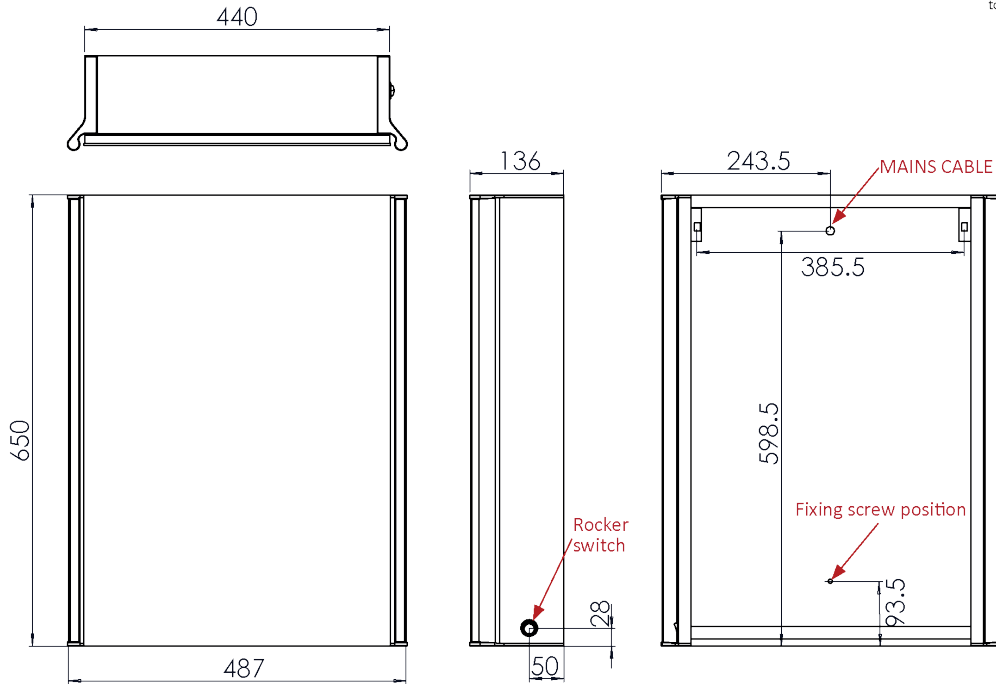

Technical Data Sheet

SLEEK - EM005 & EM006

essential
BATHROOMS

No.	Description	Code	Fixings Included
1	Aluminium cabinet - single door	EM005	YES
2	Aluminium cabinet - double door	EM006	YES

Features

- LED Technology
- Rocker Switch
- IP44 Rated
- Shaver socket
- 2 x Adjustable Shelves

Technical Data Sheet

SLEEK - EM005 & EM006

essential

BATHROOMS

Dimensions - Single door cabinet

Internal Dimensions: 564 w x 543 h x 100 d

Diagrams not to scale
All dimensions in mm
tolerance of +5mm

Dimensions - Double door cabinet

Internal Dimensions: 364 w x 543 h x 100 d

Diagrams not to scale
All dimensions in mm
tolerance of +/- 5mm