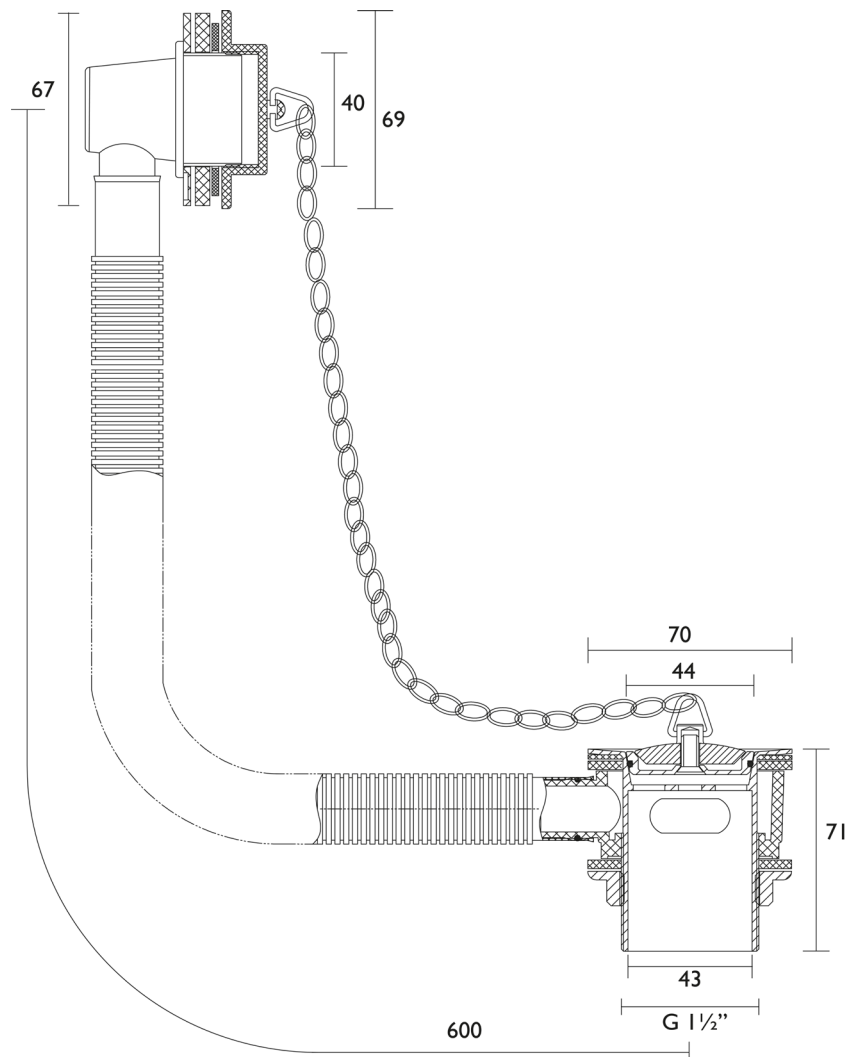

## Accessories Traditional Bath Waste with Porcelain Plug Slotted Chrome

### Specification

Main Construction Material:	Brass
Connection Inlet:	G1 1/2"
Main Construction Material:	Brass
Contemporary or Traditional:	Traditional

### Dimensions (measurements in mm)

**TECHNICAL  
DATA  
SHEET**

**BRISTAN**

D3