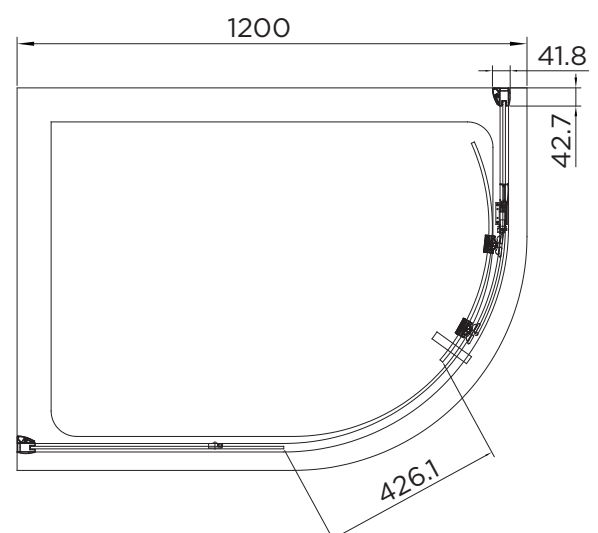

SPECIFICATION

venturi 8

SINGLE DOOR QUADRANT

RANGE	VENTURI 8
PRODUCT	SINGLE DOOR QUAD
CODE	AQ8125S
SIZE	1200x900
PROFILE COLOUR	SILVER
GLASS THICKNESS	8mm
GLASS FINISH	CLEAR
GLASS TREATMENT	CLEAN & CLEAR™
HEIGHT	1900
ADJUSTMENT IN RECESS	1160-1185/860-885
ADJUSTMENT WITH SIDE PANEL	N/A
OPTIONAL SIDE PANEL	N/A
APERTURE	426
GUARANTEE	LIFETIME
CE	EN14428
GLASS BS EN	EN12150-1T
PROFILE MATERIAL	ALUMINUM/6463#
HANDLE MATERIAL	STAINLESS STEEL
ROLLER MATERIAL	ZINC ALLOY/ABS CHROME
QUICK RELEASE ROLLERS	YES
FIXED PANEL SIZE	561/596
MOVING PANEL SIZE	552
PRODUCT HAND	UNIVERSAL
PRODUCT WEIGHT	65KG
PACKAGED DIMENSIONS	1980x732x285
BARCODE	5031978043916

*All shower enclosures carry a Lifetime Guarantee when fitted with an Aquadart shower tray, a 10 year Guarantee will be given when fitted with any other manufacturer's tray.
 To register your Guarantee visit: www.aquadart.co.uk | Spare Parts available at: www.aprilaquadartspares.co.uk
 All measurements in mm and are nominal