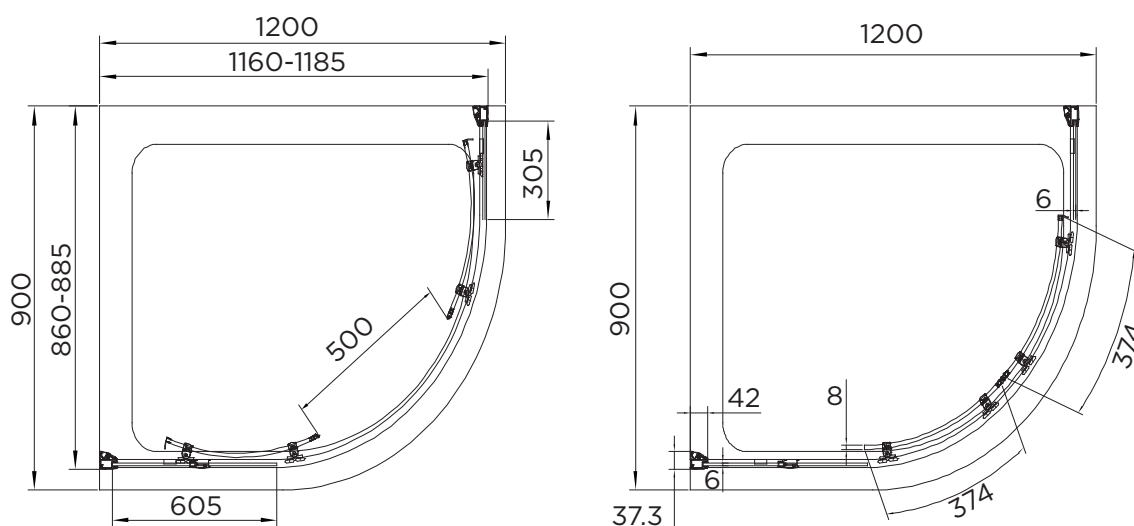

venturi 8

DOUBLE DOOR QUADRANT

BY CAVALIER BATHROOMS

RANGE	VENTURI 8
PRODUCT	DOUBLE DOOR QUAD
CODE	AQ8115S
SIZE	1200x900
PROFILE COLOUR	SILVER
GLASS THICKNESS	8mm
GLASS FINISH	CLEAR
GLASS TREATMENT	CLEAN & CLEAR™
HEIGHT	1900
ADJUSTMENT IN RECESS	1160-1185/860-885
ADJUSTMENT WITH SIDE PANEL	N/A
OPTIONAL SIDE PANEL	N/A
APERTURE	500
GUARANTEE	LIFETIME
UKCA/CE	BS EN 14428
GLASS BS EN	BS EN12150-1T
PROFILE MATERIAL	ALUMINUM/6463#
HANDLE MATERIAL	STAINLESS STEEL
ROLLER MATERIAL	ZINC ALLOY/ABS CHROME
QUICK RELEASE ROLLERS	YES
FIXED PANEL SIZE	605/305
MOVING PANEL SIZE	374
PRODUCT HAND	UNIVERSAL
PRODUCT WEIGHT	62KG
PACKAGED DIMENSIONS	1980x750x205
BARCODE	5031978086654

All measurements in mm and are nominal

*All shower enclosures carry a Lifetime Guarantee when fitted with an Aquadart shower tray, a 10 year Guarantee will be given when fitted with any other manufacturer's tray. To register your Guarantee or order Spare Parts visit: www.cavalierbathrooms.co.uk