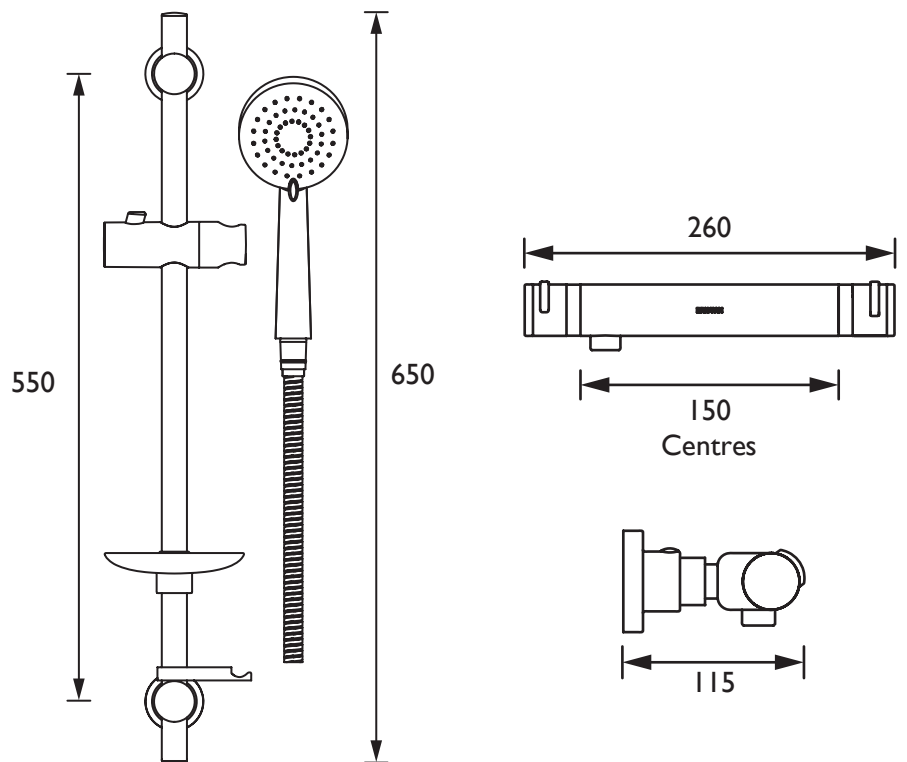

## ARTISAN Shower Range Artisan Thermostatic Surface Mounted Bar Shower Valve with Adjustable Riser & Fast Fit Connections

### Features:

- 15mm inlet connections
- Thermostatic cartridge with preset temperature stop at 38°C, can be over-riden to a maximum of 46°C
- Flow control handle incorporates an eco button to save water, this can be overridden by the user
- Supplied with a wall mount 12 fixing kit for easier retro installation
- Includes 1.5m hose, multi-function rub-clean anti-limescale handset and hose retainer

### Specification

Style:	Contemporary
Finish/Colour:	Chrome Plated
Main Construction Material:	Brass
No of Controls:	2
Shower Type:	Bar with adjustable riser
Shower Head Type:	Adjustable
Valve/Cartridge Type:	Manual
Maximum Hot Water Supply Temperature	60
Maximum Static Pressure: (bar)	10
Plumbing System Suitability:	Suitable for all plumbing systems
Working Pressure Range:	Min: 0.1 bar, Max: 5 bar
Connection Inlet:	15mm compression
Connection Outlet:	G 1/2" BSP
Isolation Valve Included:	Yes
Check Valve Included:	No

### Dimensions (measurements in mm)