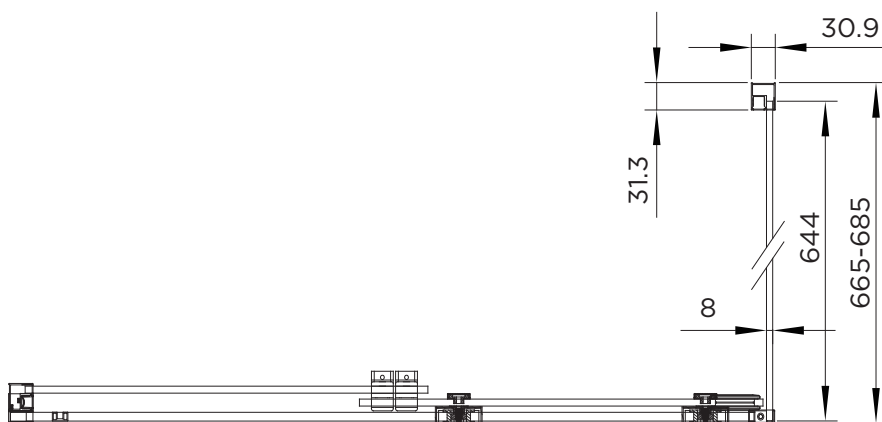

ROLLA 8

SIDE PANEL

BY CAVALIER BATHROOMS

RANGE	ROLLA 8
PRODUCT	SIDE PANEL
CODE	AQ8948S
SIZE	700
PROFILE COLOUR	SILVER
GLASS THICKNESS	8mm
GLASS FINISH	CLEAR
GLASS TREATMENT	CLEAN & CLEAR™
HEIGHT	2000
ADJUSTMENT IN RECESS	N/A
ADJUSTMENT WITH SIDE PANEL	665-685
OPTIONAL SIDE PANEL	N/A
APERTURE	N/A
GUARANTEE	LIFETIME
UKCA/CE	BS EN 14428
GLASS BS EN	BS EN 12150-1T
PROFILE MATERIAL	ALUMINUM /STAINLESS STEEL
HANDLE MATERIAL	N/A
ROLLER MATERIAL	N/A
QUICK RELEASE ROLLERS	N/A
FIXED PANEL SIZE	644
MOVING PANEL SIZE	N/A
PRODUCT HAND	UNIVERSAL
PRODUCT WEIGHT	34KG
PACKAGED DIMENSIONS	2090x715x73
BARCODE	5031978068766

All measurements in mm and are nominal

*All shower enclosures carry a Lifetime Guarantee when fitted with an Aquadart shower tray, a 10 year Guarantee will be given when fitted with any other manufacturer's tray. To register your Guarantee or order Spare Parts visit: www.cavalierbathrooms.co.uk