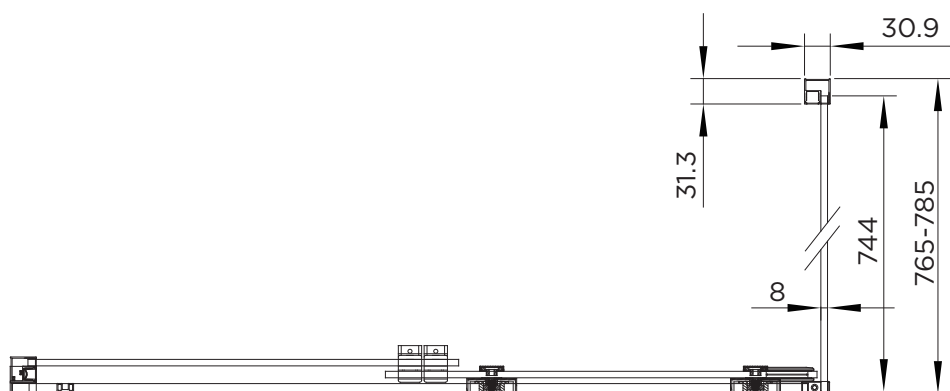

ROLLA 8

SIDE PANEL

BY CAVALIER BATHROOMS

RANGE	ROLLA 8
PRODUCT	SIDE PANEL
CODE	AQ8950S
SIZE	800
PROFILE COLOUR	SILVER
GLASS THICKNESS	8mm
GLASS FINISH	CLEAR
GLASS TREATMENT	CLEAN & CLEAR™
HEIGHT	2000
ADJUSTMENT IN RECESS	N/A
ADJUSTMENT WITH SIDE PANEL	765-785
OPTIONAL SIDE PANEL	N/A
APERTURE	N/A
GUARANTEE	LIFETIME
UKCA/CE	BS EN 14428
GLASS BS EN	BS EN 12150-1T
PROFILE MATERIAL	ALUMINUM /STAINLESS STEEL
HANDLE MATERIAL	N/A
ROLLER MATERIAL	N/A
QUICK RELEASE ROLLERS	N/A
FIXED PANEL SIZE	744
MOVING PANEL SIZE	N/A
PRODUCT HAND	UNIVERSAL
PRODUCT WEIGHT	37KG
PACKAGED DIMENSIONS	2090x815x73
BARCODE	5031978068780

All measurements in mm and are nominal

*All shower enclosures carry a Lifetime Guarantee when fitted with an Aquadart shower tray, a 10 year Guarantee will be given when fitted with any other manufacturer's tray. To register your Guarantee or order Spare Parts visit: www.cavalierbathrooms.co.uk