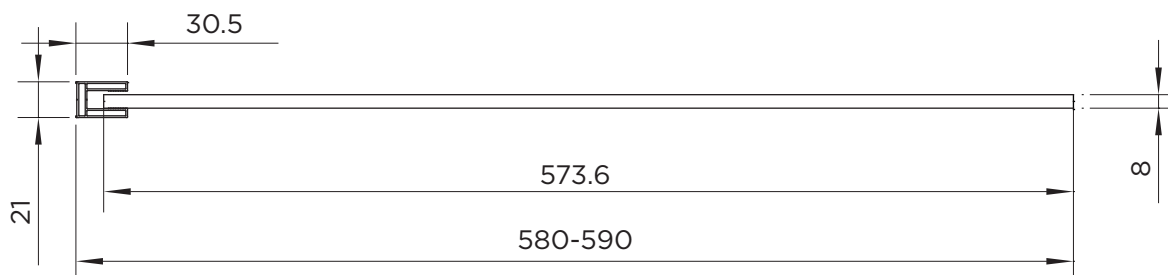

## wetroom 8

RANGE	WETROOM 8
PRODUCT	WETROOM
CODE	AQ8241S
SIZE	600
PROFILE COLOUR	SILVER
GLASS THICKNESS	8mm
GLASS FINISH	CLEAR
GLASS TREATMENT	CLEAN & CLEAR™
HEIGHT	2000
ADJUSTMENT IN RECESS	580-590
ADJUSTMENT WITH SIDE PANEL	N/A
OPTIONAL FLIPPER PANEL	YES
APERTURE	N/A
GUARANTEE	LIFETIME
CE	YES/EN14428
GLASS BS EN	EN12150-1T
PROFILE MATERIAL	ALUMINUM/6463#
HANDLE MATERIAL	N/A
HINGE MATERIAL	N/A
QUICK RELEASE ROLLERS	N/A
GLASS PANEL SIZE	573.6
MOVING PANEL SIZE	N/A
PRODUCT HAND	UNIVERSAL
PRODUCT WEIGHT	27KG
PACKAGED DIMENSIONS	2080x637x60
BARCODE	5031978062047

All measurements in mm and are nominal