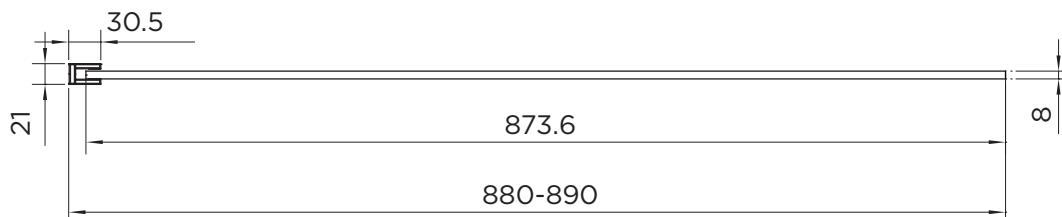

WETROOM SPECIFICATION

wetroom 8

RANGE	WETROOM 8
PRODUCT	WETROOM
CODE	AQ8244S
SIZE	900
PROFILE COLOUR	SILVER
GLASS THICKNESS	8mm
GLASS FINISH	CLEAR
GLASS TREATMENT	CLEAN & CLEAR™
HEIGHT	2000
ADJUSTMENT IN RECESS	880-890
ADJUSTMENT WITH SIDE PANEL	N/A
OPTIONAL FLIPPER PANEL	YES
APERTURE	N/A
GUARANTEE	LIFETIME
CE	YES/EN14428
GLASS BS EN	EN12150-1T
PROFILE MATERIAL	ALUMINUM/6463#
HANDLE MATERIAL	N/A
HINGE MATERIAL	N/A
QUICK RELEASE ROLLERS	N/A
GLASS PANEL SIZE	873.6
MOVING PANEL SIZE	N/A
PRODUCT HAND	UNIVERSAL
PRODUCT WEIGHT	39KG
PACKAGED DIMENSIONS	2080x937x60
BARCODE	5031978062078

All measurements in mm and are nominal