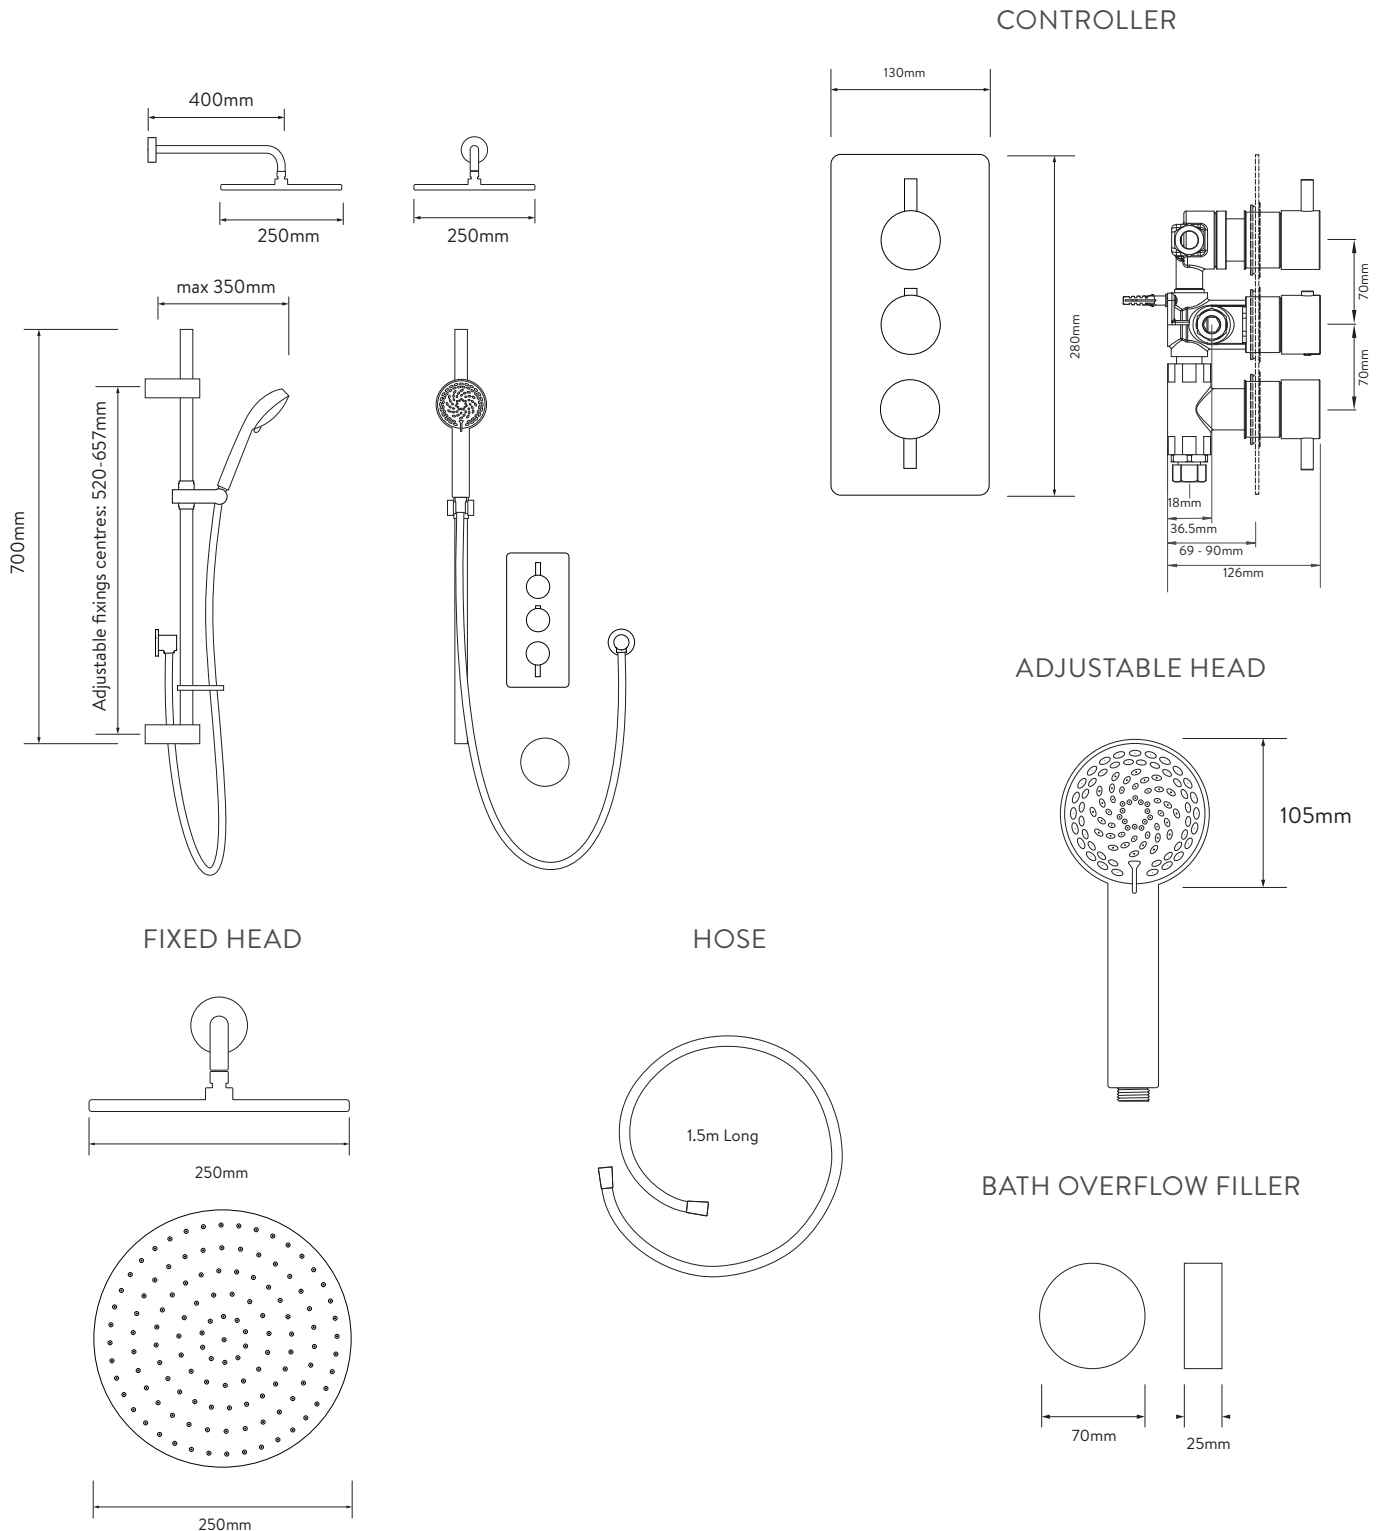

AQUALISA

DREAM™ CONCEALED MIXER SHOWER

DRMDCV3.
ADFWBTX.
RND

TRIPLE OUTLET WITH WALL FIXED DRENCHER, ADJUSTABLE HEAD AND HAND SHOWER - ROUND - LP/HP - CHROME

DIMENSIONAL DRAWINGS

AQUALISA

DREAM™ CONCEALED MIXER SHOWER

DRMDCV3.
ADFWBTX.
RND

TRIPLE OUTLET WITH WALL FIXED DRENCHER, ADJUSTABLE HEAD AND
HAND SHOWER – ROUND – LP/HP - CHROME

TECHNICAL SPECIFICATIONS

Minimum pressure requirements	0.2 bar
Maximum pressure requirements	5 bar
Fitting connections	15mm pipe
Outlet connections	15mm pipe
Inlet supply positions	Hot/left, Cold/right
Water system	All water systems
Features	Separate temperature control with override button for extra safety
	WRAS approved valve
	Soft rub nozzles for easy cleaning
	4 spray pattern, easy click spray control
	105mm adjustable head
	1.5m smooth chrome hose (11mm bore)
	Simple switching between outlets
	250mm drencher head, 1 spray pattern
	Eco-spray setting can deliver water savings of up to 25%
Colour	Chrome
Guarantee period	5 year guarantee (Valve)
	2 year guarantee (head and kit)