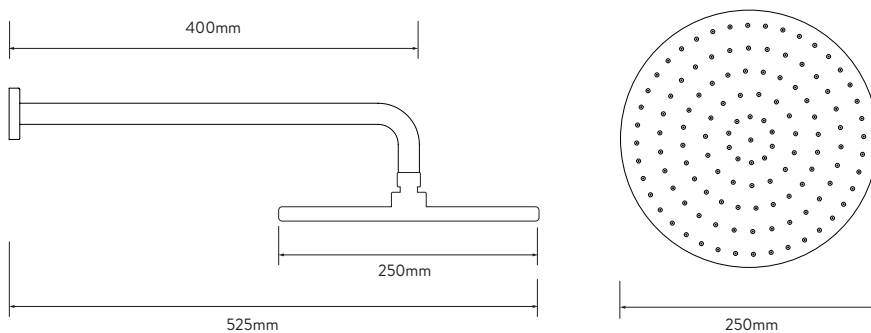

AQUALISA

DREAM™ CONCEALED MIXER SHOWER

DRMDCV1.
FW.RND

SINGLE OUTLET WITH WALL FIXED DRENCHER –
ROUND – LP/HP – CHROME

DIMENSIONAL DRAWINGS

CONTROLLER

FIXED HEAD

AQUALISA

DREAM™ CONCEALED MIXER SHOWER

DRMDCV1.
FW.RND

SINGLE OUTLET WITH WALL FIXED DRENCHER –
ROUND – LP/HP - CHROME

TECHNICAL SPECIFICATIONS

Minimum pressure requirements	0.2 bar
Maximum pressure requirements	5 bar
Fitting connections	15mm pipe
Outlet connections	15mm pipe
Inlet supply positions	Hot/left, Cold/right
Water system	All water systems
Features	Separate temperature control with override button for extra safety
	Luxury brass valve with chrome finish
	WRAS approved valve
	Soft rub nozzles for easy cleaning
	250mm drencher head - 1 spray pattern
Colour	Chrome
Guarantee period	5 year guarantee (Valve)
	2 year guarantee (head and kit)