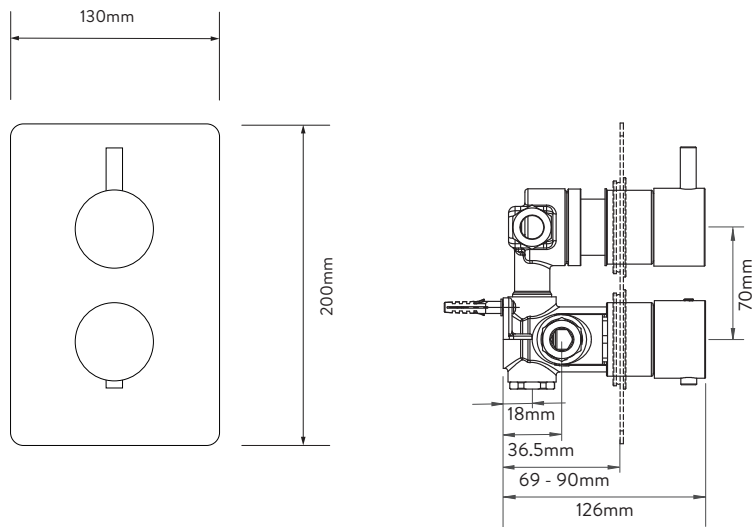

AQUALISA

DREAM™ CONCEALED MIXER SHOWER

DRMDCV1.
FW.RND

SINGLE OUTLET WITH WALL FIXED DRENCHER –
ROUND – LP/HP – CHROME

DIMENSIONAL DRAWINGS

CONTROLLER

FIXED HEAD

AQUALISA

DREAM™ CONCEALED MIXER SHOWER

DRMDCV1.
FW.RND

SINGLE OUTLET WITH WALL FIXED DRENCHER –
ROUND – LP/HP - CHROME

TECHNICAL SPECIFICATIONS

Minimum pressure requirements	0.2 bar
Maximum pressure requirements	5 bar
Fitting connections	15mm pipe
Outlet connections	15mm pipe
Inlet supply positions	Hot/left, Cold/right
Water system	All water systems
Features	Separate temperature control with override button for extra safety
	Luxury brass valve with chrome finish
	WRAS approved valve
	Soft rub nozzles for easy cleaning
	250mm drencher head - 1 spray pattern
Colour	Chrome
Guarantee period	5 year guarantee (Valve)
	2 year guarantee (head and kit)