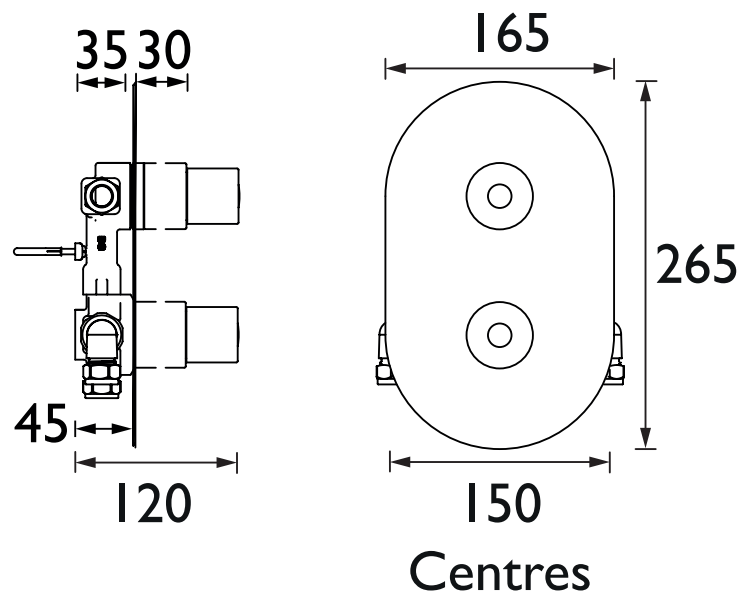

AR3 SHCVO C

ARTISAN Shower Range Artisan Recessed Thermostatic Dual

Features:

- Fully serviceable from the front
- This shower valve has been designed to fit in any UK wall cavity and therefore only needs a 35mm deep cavity space
- Fitting depth including plasterboard and tiles is 45mm - 75mm
- Minimum cold water supply temperature is 4°C
- Supplied with wall outlet

Product Certifications:

WRAS Certificate No: 1409055
WRAS Expiry Date: 30/09/2019

For more products, visit our website:
<http://www.bristan.com>

Specification

Style:	Contemporary
Finish/Colour:	Chrome
Main Construction Material:	Brass
No of Controls:	2
Shower Type:	Recessed Dual Control
Shower Head Type:	None
Valve/Cartridge Type:	Thermostatic Cartridge & 3/4" Ceramic Disc Valve
Maximum Hot Water Supply Temperature °C:	65
Maximum Static Pressure: (bar)	10
Plumbing System Suitability:	Suitable for all plumbing systems, ideally balanced
Working Pressure Range:	Min: 0.2 bar, Max: 5 bar
Connection Inlet:	15mm Compression
Connection Outlet:	15mm Compression
Isolation Valve Included:	No
Check Valve Included:	Yes

Dimensions (measurements in mm)

Flow Rates (l/min)

System Pressure (bar)	0.2	0.5	1	2	3	5
Through Handset (mixed)	9.7	15.3	21.6	30.5	37.4	48.3

TECHNICAL DATA SHEET

BRISTAN

TAPS & SHOWERS

D4