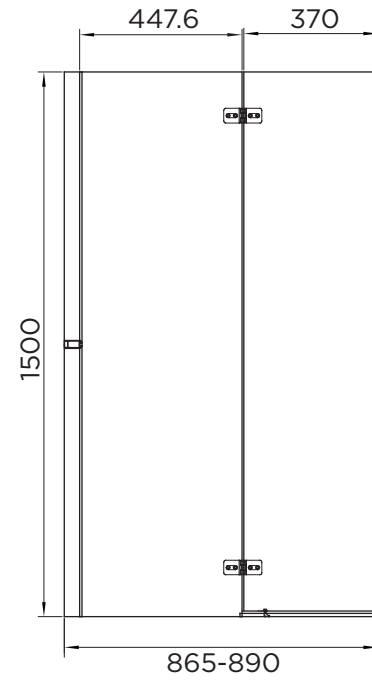

BATH SCREEN SPECIFICATION

venturi 6

HINGED BATH SCREEN

RANGE	VENTURI 6
PRODUCT	BATH SCREEN
CODE	AQ6003L-BLK
SIZE	900
PROFILE COLOUR	BLACK
GLASS THICKNESS	6mm
GLASS FINISH	CLEAR
GLASS TREATMENT	CLEAN & CLEAR™
HEIGHT	1500
ADJUSTMENT	865-890
GUARANTEE	LIFETIME*
GLASS BS EN	EN12150-1T
CE	YES/EN14428
PROFILE MATERIAL	ALUMINUM/6463#
HINGE MATERIAL	ZINC ALLOY
FIXED PANEL SIZE	447.6
MOVING PANEL SIZE	370
OPENING	INWARD
PRODUCT HAND	LEFT
PRODUCT WEIGHT	22KG
PACKAGED DIMENSIONS	1580x550x77
BARCODE	503197875009

All measurements in mm and are nominal