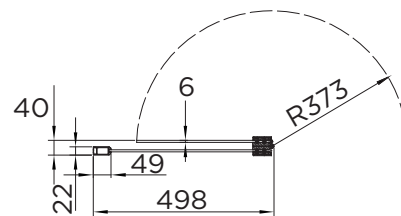

BATH SCREEN SPECIFICATION

venturi 6

HINGED BATH SCREEN

RANGE	VENTURI 6
PRODUCT	BATH SCREEN
CODE	AQ6003L-BLK
SIZE	900
PROFILE COLOUR	BLACK
GLASS THICKNESS	6mm
GLASS FINISH	CLEAR
GLASS TREATMENT	CLEAN & CLEAR™
HEIGHT	1500
ADJUSTMENT	865-890
GUARANTEE	LIFETIME*
GLASS BS EN	EN12150-1T
CE	YES/EN14428
PROFILE MATERIAL	ALUMINUM/6463#
HINGE MATERIAL	ZINC ALLOY
FIXED PANEL SIZE	447.6
MOVING PANEL SIZE	370
OPENING	INWARD
PRODUCT HAND	LEFT
PRODUCT WEIGHT	22KG
PACKAGED DIMENSIONS	1580x550x77
BARCODE	503197875009

All measurements in mm and are nominal