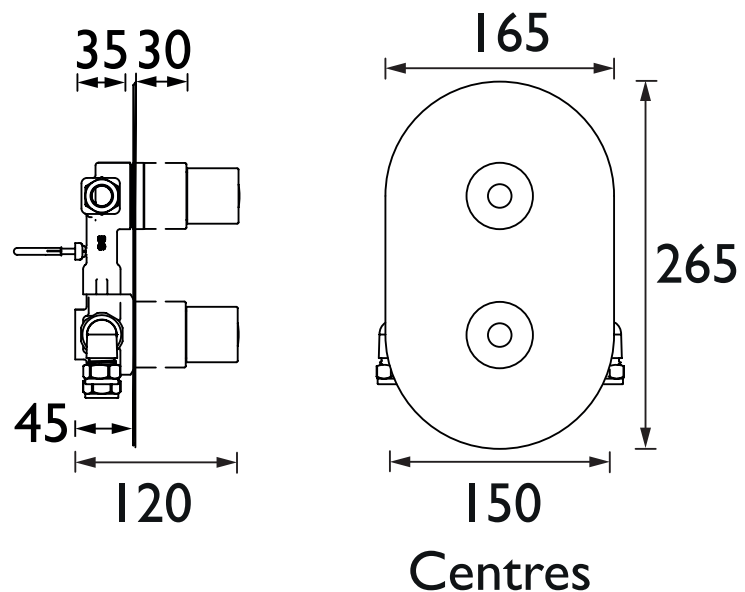

AR3 SHCDIV C

ARTISAN Shower Range Artisan Recessed Dual Control Shower Valve with Integral Two Outlet Diverter Chrome

Features:

- Fully serviceable from the front
- This shower valve has been designed to fit in any UK wall cavity and therefore only needs a 35mm deep cavity space
- Fitting depth including plasterboard and tiles is 45mm - 75mm
- Integral two outlet diverter
- Supplied with wall outlet

Product Certifications:

WRAS Certificate No: 1507042
WRAS Expiry Date: 31/07/2020

For more products, visit our website:
<http://www.bristan.com>

Specification

Style:	Contemporary
Finish/Colour:	Chrome
Main Construction Material:	Brass
No of Controls:	2
Shower Type:	Recessed Dual Control
Shower Head Type:	None
Valve/Cartridge Type:	Thermostatic Cartridge & 3/4" Ceramic Disc Valve
Maximum Hot Water Supply Temperature °C:	65
Maximum Static Pressure: (bar)	10
Plumbing System Suitability:	Suitable for all plumbing systems, ideally balanced
Working Pressure Range:	Min: 0.2 bar, Max: 5 bar
Connection Inlet:	15mm Compression
Connection Outlet:	15mm Compression
Isolation Valve Included:	No
Check Valve Included:	Yes

Dimensions (measurements in mm)

Flow Rates (l/min)

System Pressure (bar)	0.2	0.5	1	2	3	5
Outlet 1 (mixed)	6.9	12.8	19	27.6	32.9	42.5
Outlet 2 (mixed)	8.2	13.1	18.5	26.2	32	41.4

TECHNICAL DATA SHEET

BRISTAN