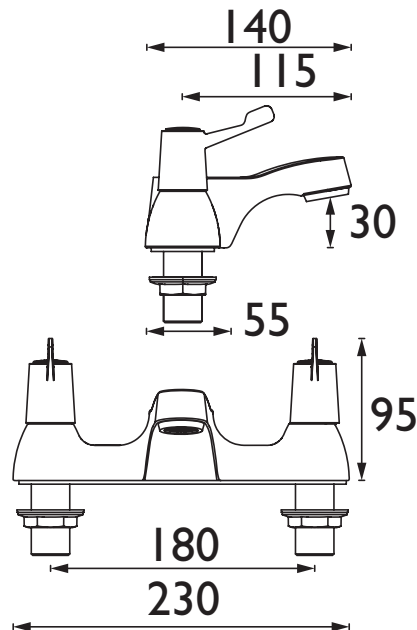

VAL2 BF C CD

VALUE Tap Range Lever Bath Filler With Ceramic Disc Valves Chrome

Features:

- Long life and easy to use 1/4 turn ceramic disc valves
- Metal back nuts for added durability
- Supplied with 3" (76mm) metal lever handles

Product Certifications:

WRAS Certificate No: 1909902
WRAS Expiry Date: 30/09/2024

For more products, visit our website:
<http://www.bristan.com>

Specification

Product Type:	Bathroom Tap
Main Construction Material:	Brass
Mount Type:	Deck
Handle Type:	Lever
Connection Inlet:	3/4" BSP
Connection Outlet:	Flow Straightener
Number of Tap Holes:	2
Valve/Cartridge Type:	3/4" Ceramic Disc Valve 1/4 Turn
Plumbing System Requirements:	Suitable for all plumbing systems
Minimum Dynamic Pressure:	0.2 bar
Maximum Dynamic Pressure:	5.0 bar
Maximum Hot Water Temperature: °C	65
Maximum Static Pressure: (bar)	10
Flow Type:	Single
Isolation Included:	No
Check Valve Supplied:	No

Dimensions (measurements in mm)

Flow Rates (l/min)

System Pressure (bar)	0.2	0.5	1	2	3	5
Hot	16.0	26.7	38.0	53.9	65.8	84.2
Cold	15.7	25.7	37.0	52.6	64.4	82.7
Mixed	28.7	46.7	66.6	94.7	117.0	152.0

TECHNICAL DATA SHEET