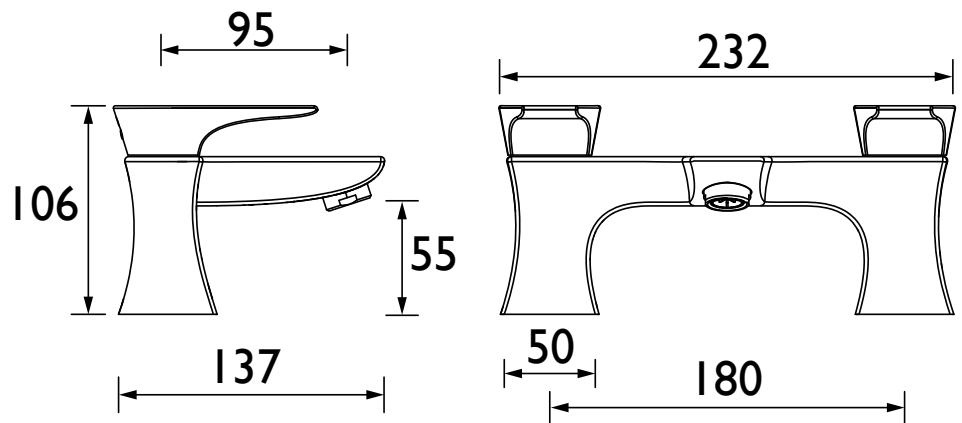

Product Certifications:

WRAS Certificate No: 2004916
WRAS Expiry Date: 30/04/2025

For more products, visit our website:
<http://www.bristan.com>

Specification

Product Type:	Bathroom Taps
Main Construction Material:	Brass
Mount Type:	Deck
Handle Type:	Paddle
Connection Inlet:	3/4" BSP
Connection Outlet:	Flow Straightener
Number of Tap Holes:	2
Valve/Cartridge Type:	3/4" Ceramic Disc Valve - 1/4 turn
Plumbing System Requirements:	Suitable for all plumbing systems
Minimum Dynamic Pressure (bar):	0.2 bar
Maximum Dynamic Pressure (bar):	5 bar
Maximum Hot Water Temperature °C:	65°C
Maximum Static Pressure (bar):	10 bar
Flow Type:	Single
Isolation Included:	No

Dimensions (measurements in mm)

Flow Rates (l/min)

System Pressure (bar)	0.2	0.5	1	2	3	5
HOU BF BLK (mixed)	18.3	28.9	40.8	57.7	70.7	91.3

TECHNICAL
DATA
SHEET

BRISTAN

D2