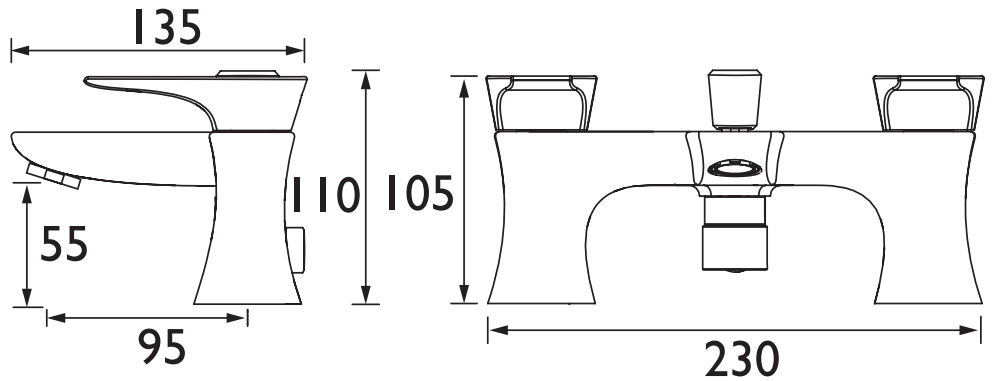

Product Certifications:

WRAS Cert. Number: 2107139
WRAS Expiry Date: 31/07/2026

For more products, visit our website:
<http://www.bristan.com>

Specification

Product Type:	Bathroom Taps
Main Construction Material:	Brass
Mount Type:	Deck
Handle Type:	Lever
Connection Inlet:	3/4" BSP
Connection Outlet:	G1/2"
Number of Tap Holes:	2
Valve/Cartridge Type:	3/4" Ceramic Disc Valve
Plumbing System Requirements:	Suitable for all plumbing systems
Minimum Dynamic Pressure (bar):	0.2 bar
Maximum Dynamic Pressure (bar):	5.0 bar
Maximum Hot Water Temperature °C:	65°C
Maximum Static Pressure (bar):	10 bar
Flow Type:	Single
Isolation Included:	No

Dimensions (measurements in mm)

Flow Rates (l/min)

System Pressure (bar)	0.2	0.5	1	2	3	5
Through Bath Filler (mixed)	23.2	36.7	51.8	73.3	89.8	115.9
Through Handset (mixed)	6.3	9.9	14	19.8	24.3	31.4

TECHNICAL
DATA
SHEET