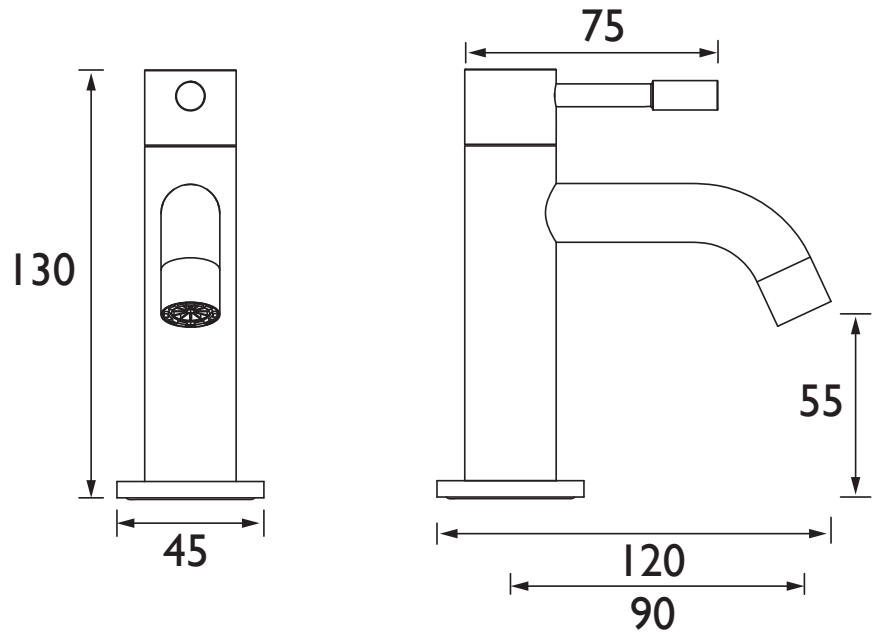

Product Certifications:

WRAS Certificate No: 2204907
WRAS Expiry Date: 30/04/2027

For more products, visit our website:
<http://www.bristan.com>

Specification

Product Type:	Bathroom Taps
Main Construction Material:	Brass
Mount Type:	Deck
Handle Type:	Round
Connection Inlet:	1/2" BSP
Connection Outlet:	M16 Flow Straightener
Number of Tap Holes:	2
Valve/Cartridge Type:	1/2" Ceramic Disc Valve - 1/4 turn
Plumbing System Requirements:	Suitable for all plumbing systems
Minimum Dynamic Pressure (bar):	0.2 bar
Maximum Dynamic Pressure (bar):	5 bar
Maximum Hot Water Temperature °C:	60°C
Maximum Static Pressure (bar):	10 bar
Isolation Included:	No

Dimensions (measurements in mm)

Flow Rates (l/min)

System Pressure (bar)	0.2	0.5	1	2	3	5
MI 1/2 BLK (Cold)	9.6	14.8	21	29.9	36.3	47
MI 1/2 BLK (Hot)	9.8	15.2	21.8	31	38.1	49

TECHNICAL DATA SHEET

BRISTAN

D2