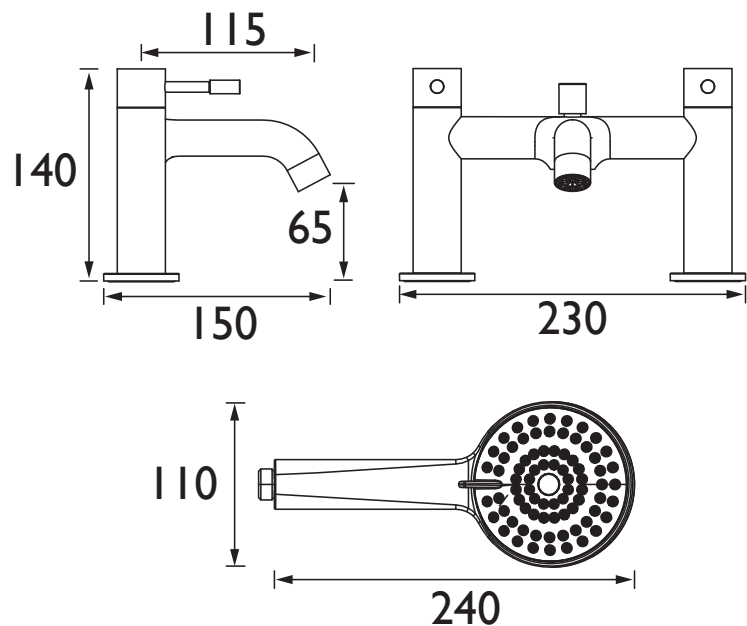

MI BSM C

MILA Tap Range Mila Bath Shower Mixer Tap Chrome

Features:

- You really can count on Bristan taps as they are designed, engineered and tested to last with our precise glide and secure fix components plus a hard wearing luminance chrome finish, all under a 10 Year guarantee for peace of mind
- Long life and easy to use 1/4 turn ceramic disc valves
- Includes hose, multi function handset and wall bracket
- Supplied with metal fixing nuts for added durability and to secure your tap in place
- Easy-to-use lever handles

Product Certifications:

WRAS Cert. Number: 2205023
WRAS Expiry Date: 31/05/2027

For more products, visit our website:
<http://www.bristan.com>

Specification

Product Type:	Bathroom Taps
Main Construction Material:	Brass
Mount Type:	Deck Mounted
Handle Type:	Lever Handles
Connection Inlet:	3/4" BSP
Connection Outlet:	Flow Straightener
Number of Tap Holes:	2
Valve/Cartridge Type:	3/4" Ceramic Disc Valve - 1/4 Turn
Plumbing System Requirements:	Suitable for all plumbing systems
Minimum Dynamic Pressure (bar):	0.2 bar
Maximum Dynamic Pressure (bar):	5.0 bar
Maximum Hot Water Temperature °C:	60 °C
Maximum Static Pressure (bar):	10 bar
Flow Type:	Single Flow
Isolation Included:	No

Dimensions (measurements in mm)

Flow Rates (l/min)

System Pressure (bar)	0.2	0.5	1	2	3	5
Through Bath Filler (mixed)	13.1	21.7	30.9	43.7	53.2	68.6
Through Handset (mixed)	3.8	6.3	9.3	14.0	18.3	19.9

TECHNICAL DATA SHEET