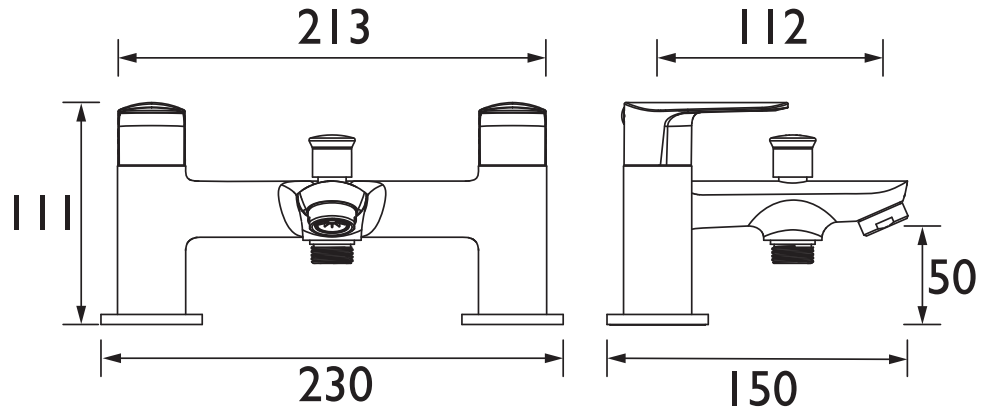

OPS BSM C

OPUS Tap Range Opus Bath Shower Mixer Chrome

Features:

- A hard-wearing, flawless chrome finish that lasts for years
- Long life and easy to use 1/4 turn ceramic disc valves
- This bath shower mixer includes a hose and single function handset
- Supplied with metal fixing nuts to secure your tap in place
- Suitable for high and low pressure water systems

Product Certifications:

WRAS Cert. Number: 2003099
WRAS Expiry Date: 31/03/2025

For more products, visit our website:
<http://www.bristan.com>

Specification

Product Type:	Bathroom Tap
Main Construction Material:	Brass
Mount Type:	Deck Mounted
Handle Type:	Lever Handles
Connection Inlet:	3/4" BSP
Connection Outlet:	M24 Flow Straightener
Number of Tap Holes:	2
Valve/Cartridge Type:	3/4" Ceramic Disc Valves - 1/4 Turn
Plumbing System Requirements:	Suitable for all plumbing systems
Minimum Dynamic Pressure (bar):	0.2 bar
Maximum Dynamic Pressure (bar):	5.0 bar
Maximum Hot Water Temperature °C:	60°C
Maximum Static Pressure (bar):	10 bar
Flow Type:	Single Flow
Isolation Included:	No

Dimensions (measurements in mm)

Flow Rates (l/min)

System Pressure (bar)	0.2	0.5	1	2	3	5
OPS BSM C (mixed)	15	24.4	35.6	50	62	79
OPS BSM C (Handset)	4.2	6.7	9.9	11.7	14.4	18

TECHNICAL DATA SHEET

BRISTAN

D3