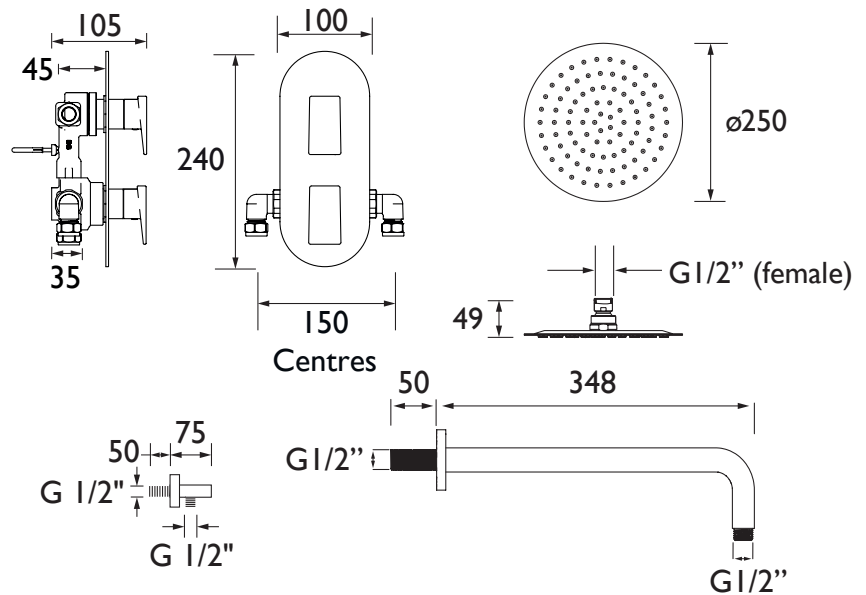

SAIL SHWR PK2

SAIL Shower Range Sail Shower Pack 2 Complete

Features:

- Integral two outlet diverter
- 250mm round slimline fixed head with shower arm
- Single function handset and hose with integral handset holder and wall outlet

Product Certifications:

For more products, visit our website:
<http://www.bristan.com>

Specification

Style:	Contemporary
Finish/Colour:	Chrome Plated
Main Construction Material:	Brass; ABS
No of Controls:	2
Shower Type:	Dual Control
Shower Head Type:	Fixed Head and Handset
Valve/Cartridge Type:	3/4" Ceramic Disc Valve 1/4 turn
Maximum Hot Water Supply Temperature °C:	65
Maximum Static Pressure: (bar)	10
Plumbing System Suitability:	Suitable for all plumbing systems
Working Pressure Range:	Min: 0.2 bar, Max: 5 bar
Connection Inlet:	15mm Compression
Connection Outlet:	G 1/2"
Isolation Valve Included:	No
Check Valve Included:	Yes

Dimensions (measurements in mm)

Flow Rates (l/min)

System Pressure (bar)	0.2	0.5	1	2	3	5
Outlet 1	8.1	12.8	18.1	25.6	31.35	40.48
Outlet 2	7.91	12.5	17.68	25	30.62	39.53

TECHNICAL
DATA
SHEET

BRISTAN
TAPS & SHOWERS