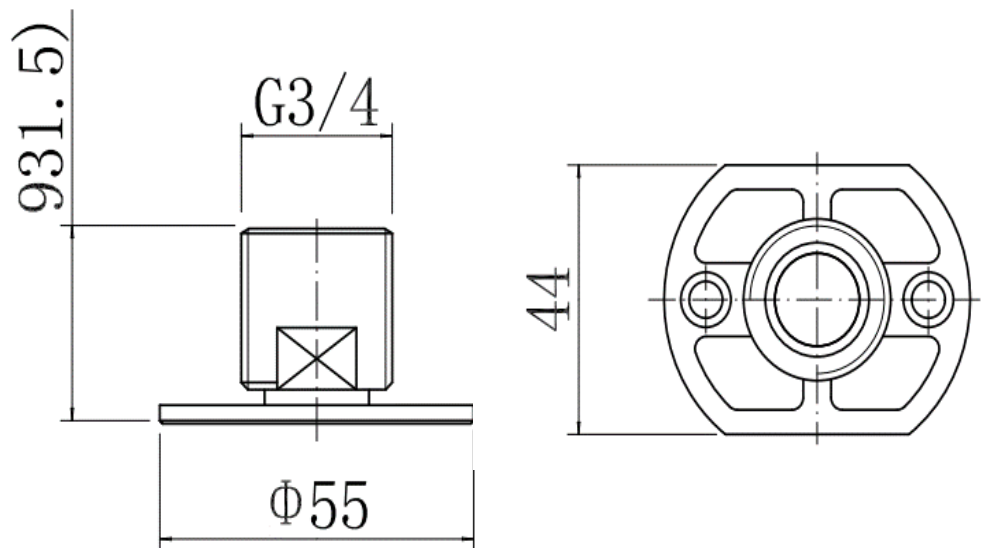

PRODUCT SPECIFICATION

Product Code:	9304
Description:	Bar Valve Easy Fit Kit
Inlet Connections:	15mm
Outlet Connection:	3/4 BSP
Construction:	Brass
Gross Weight (kg):	0.173

ADDITIONAL INFORMATION

- Chrome finish
- 2 year guarantee*

To register and activate your guarantee visit: www.cavalierbathrooms.co.uk

Products are supplied with full installation instructions and fixings. All measurements in mm and are nominal.