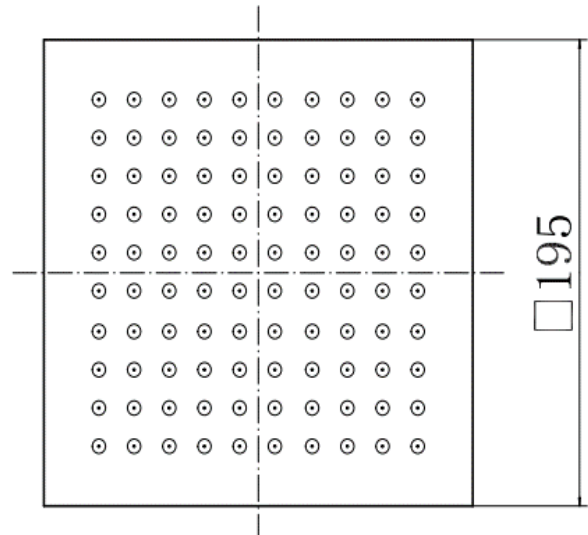

* For full details of our guarantee please refer to our website. Our accessories are backed by a 2 year guarantee, this is only valid to customers who complete and submit the online Niagara® Guarantee Registration Form within 30 days of installation.

To register and activate your guarantee visit: www.cavalierbathrooms.co.uk

Products are supplied with full installation instructions and fixings. All measurements in mm and are nominal.