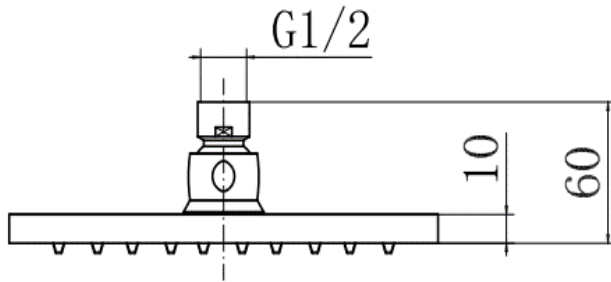

* For full details of our guarantee please refer to our website. Our accessories are backed by a 2 year guarantee, this is only valid to customers who complete and submit the online Niagara® Guarantee Registration Form within 30 days of installation.

To register and activate your guarantee visit: www.cavalierbathrooms.co.uk

Products are supplied with full installation instructions and fixings. All measurements in mm and are nominal.