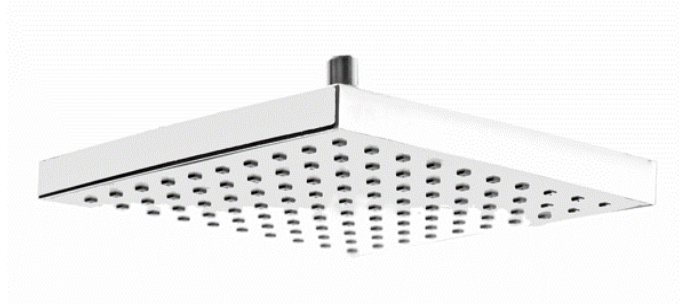

BY CAVALIER BATHROOMS

Observa 9331 SQUARE SHOWER HEAD- CHROME

PRODUCT SPECIFICATION

Product Code: 9331
Finish: Chrome
Description: Square Shower Head
Inlet Connections: 1/2 BSP
Construction: ABS

Gross Weight (kg): 0.35