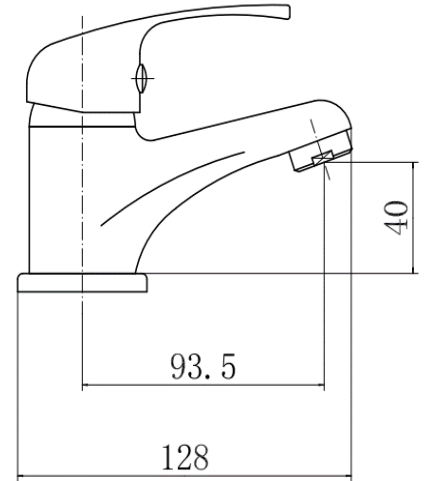

BY CAVALIER BATHROOMS

Conway 9112 MONO BASIN MIXER 35mm - CHROME

PRODUCT SPECIFICATION

Product Code: 9112
 Finish: Chrome
 Description: Mono Basin Mixer + Click Clack
 Inlet Connections: M10*1*1/2*400
 Construction: Body: Brass
 Handle: Zinc
 Cartridge: 35mm ceramic cartridge
 Gross Weight (kg): 0.511

ADDITIONAL INFORMATION

- Chrome finish
- With click-clack waste
- Flexible inlets
- 10 year guarantee*

WORKING PRESSURES (bar)

Min Pressure	Max Pressure	Best Performance
0.2 bar	5 bar	2 bar

FLOW RATES (litres per minute)

Products are supplied with full installation instructions and fixings. All measurements in mm and are nominal.