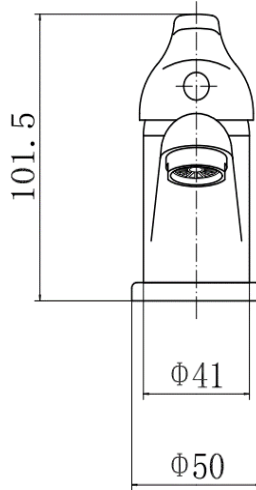

ADDITIONAL INFORMATION

- Chrome finish
- With click-clack waste
- Flexible inlets
- 10 year guarantee*

WORKING PRESSURES (bar)

Min Pressure	Max Pressure	Best Performance
0.2 bar	5 bar	2 bar

FLOW RATES (litres per minute)

0.5 Bar	1 Bar	3 Bar
7.4	11.3	19.4

* For full details of our guarantee please refer to our website. Our products are backed by a 10 year guarantee, this is only valid to customers who complete and submit the online Niagara® Guarantee Registration Form within 30 days of installation. Please note that products with finishes other than Chrome are guaranteed for 2 years only. To register and activate your guarantee visit: www.cavalierbathrooms.co.uk

Products are supplied with full installation instructions and fixings. All measurements in mm and are nominal.