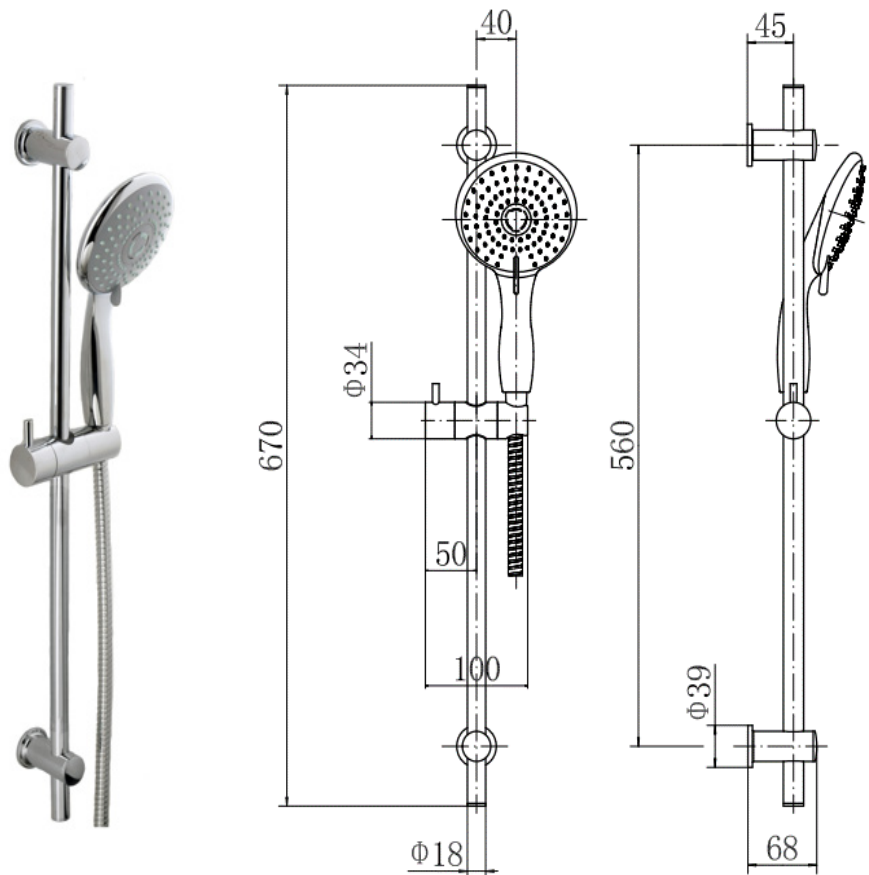

BY CAVALIER BATHROOMS

Deluxe Equate 9353 ROUND SLIDE RAIL KIT - CHROME

PRODUCT SPECIFICATION

Product Code:	9353
Finish:	Chrome
Description:	Round Slide Rail Kit
Inlet Connections:	1/2 BSP
Construction:	Riser: SS Handset: ABS Shower Bracket: ABS Hose: SS (1.5m length)
Gross Weight (kg):	0.955

ADDITIONAL INFORMATION

- Chrome finish
- 2 year guarantee*

* For full details of our guarantee please refer to our website. Our accessories are backed by a 2 year guarantee, this is only valid to customers who complete and submit the online Niagara® Guarantee Registration Form within 30 days of installation.

To register and activate your guarantee visit:

Products are supplied with full installation instructions and fixings. All measurements in mm and are nominal.