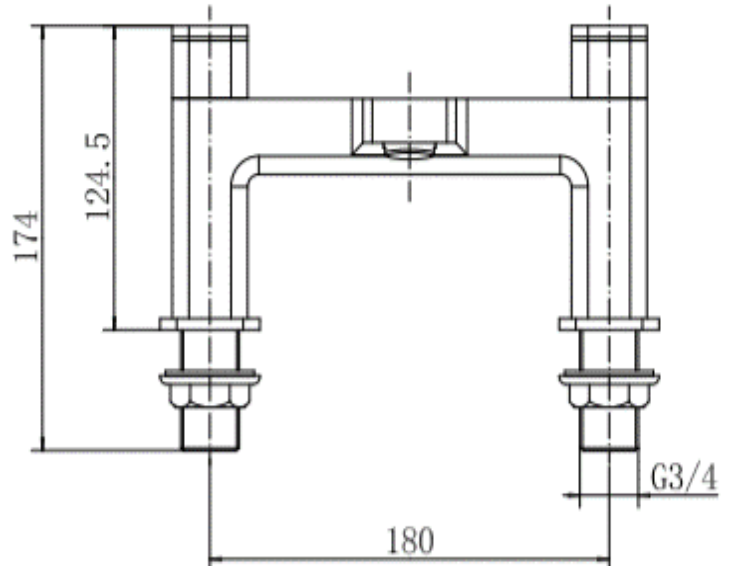

ADDITIONAL INFORMATION

- Matt black finish
- Back nut
- 2 year guarantee*

WORKING PRESSURES (bar)

Min Pressure	Max Pressure	Best Performance
0.2 bar	5 bar	2 bar

FLOW RATES (litres per minute)

0.5 Bar	1 Bar	3 Bar
10.9	15.1	25.9

* For full details of our guarantee please refer to our website. Our products are backed by a 10 year guarantee, this is only valid to customers who complete and submit the online Niagara® Guarantee Registration Form within 30 days of installation. Please note that products with finishes other than Chrome are guaranteed for 2 years only. To register and activate your guarantee visit: www.cavalierbathrooms.co.uk

Products are supplied with full installation instructions and fixings. All measurements in mm and are nominal.