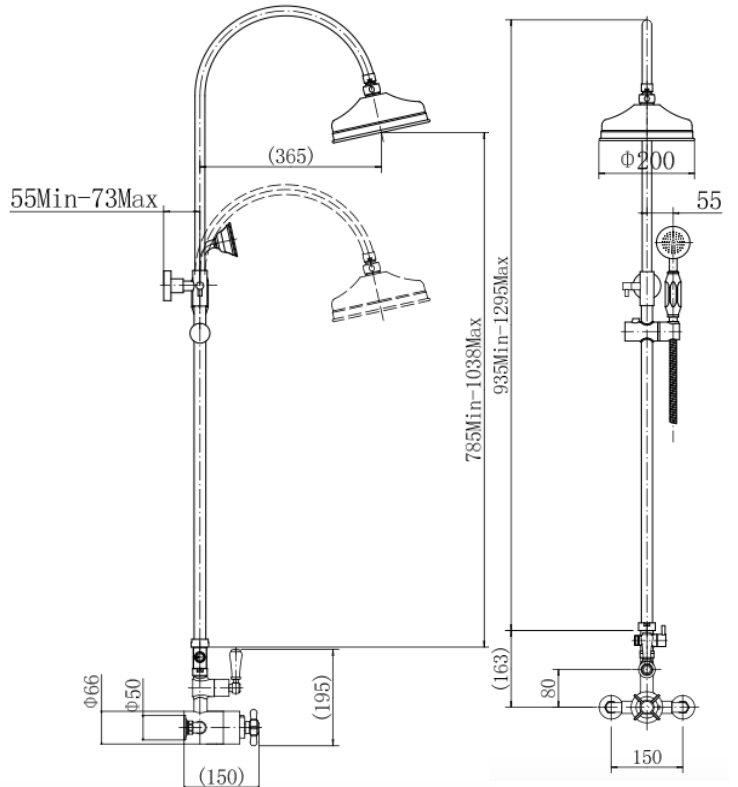

BY CAVALIER BATHROOMS

Arlington 9303 TRADITIONAL THERMO SHOWER SET - CHROME

PRODUCT SPECIFICATION

Product Code: 9303
 Finish: Chrome
 Product Type: Shower set with exposed shower valve
 Cartridge Type: Thermostatic cartridge, flow rate cartridge and diverter cartridge
 Inlet Connections: G 3/4"
 Outlet Connections: G 1/2"
 Fitting Dimensions: 150mm inlet centers
 Construction: Body: Brass, handles: Zinc
 Riser: SS, Handset: ABS, Top head: Brass, Hose: SS
 Gross Weight (kg): 3.405

ADDITIONAL INFORMATION

- Dual Control: Flow and temperature are controlled separately giving accurate control of both
 - Thermostatic cartridge maintains showering temperature to +/- 2c giving a stable outlet temperature
 - Automatic shut-off in the event of cold water supply failure, to prevent scalding
 - Temperature factory set to a 38°C
- 10 Year Guarantee

WORKING PRESSURES (bar)

Min Pressure	Max Pressure	Best Performance
0.5 bar	5 bar	3 bar

FLOW RATES (litres per minute)

0.5 Bar	1 Bar	3 Bar
8.6	12	21.7

* For full details of our guarantee please refer to our website. Our products are backed by a 10 year guarantee, this is only valid to customers who complete and submit the online Niagara® Guarantee Registration Form within 30 days of installation. Please note that products with finishes other than Chrome are guaranteed for 2 years only. To register and activate your guarantee visit: www.cavalierbathrooms.co.uk

Products are supplied with full installation instructions and fixings. All measurements in mm and are nominal.