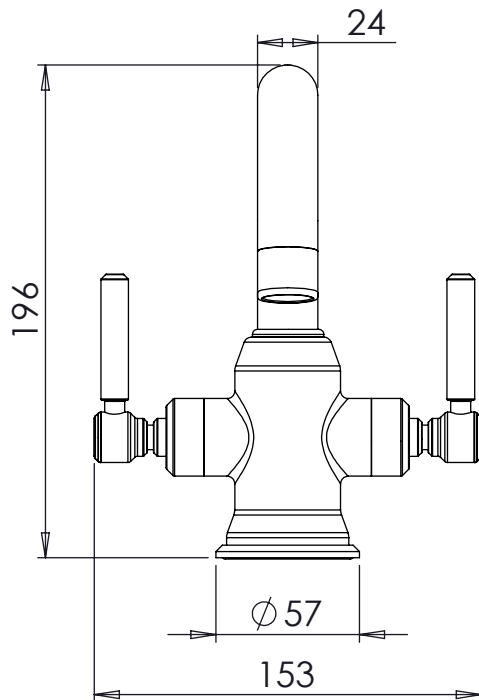

Technical Data Sheet

Marston Basin Mixer With Click Waste - TMS11

TAVISTOCK
inspiring bathrooms

No.	Description	Code	Fixings Included
1	Marston Basin Mixer With Click Waste	TMS11	YES

Min Pressure:	0.2bar
0.2bar	7.5 litres / min
0.3bar	9 litres / min
0.4bar	11 litres / min
0.5bar	12.5 litres / min
1bar	18 litres / min
2bar	26 litres / min

Dimensions:

Diagrams not to scale. All dimensions in mm (tolerance of +/-5mm)

*Dimensions are subject to change, customers are advised to measure actual product before commencing installation.

FAQs

What is the size of the tap tail connection? The tap tails have a standard 1/2" BSP fixing.

What bore is the tap tail? The tails have a 10mm internal bore.

What length are the tap tails? The tails are 300mm in length.

Does the tap come fitted with an aerator? Yes, the aerator comes pre-installed but can be replaced.