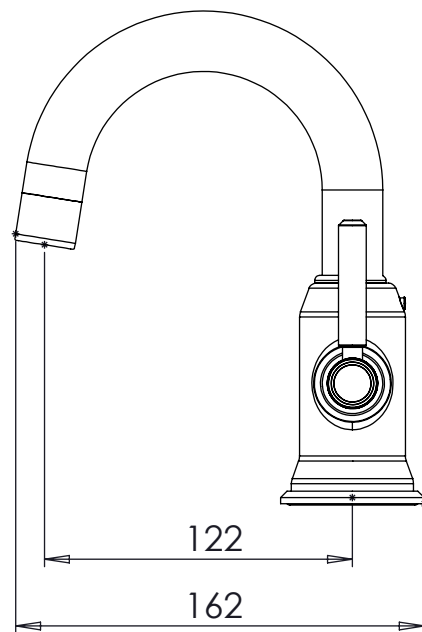

Technical Data Sheet

Marston Basin Mixer With Click Waste - TMS11

TAVISTOCK
inspiring bathrooms

No.	Description	Code	Fixings Included
1	Marston Basin Mixer With Click Waste	TMS11	YES

Min Pressure:	0.2bar
0.2bar	7.5 litres / min
0.3bar	9 litres / min
0.4bar	11 litres / min
0.5bar	12.5 litres / min
1bar	18 litres / min
2bar	26 litres / min

Dimensions:

Diagrams not to scale. All dimensions in mm (tolerance of +/-5mm)

*Dimensions are subject to change, customers are advised to measure actual product before commencing installation.

FAQs

What is the size of the tap tail connection? The tap tails have a standard 1/2" BSP fixing.

What bore is the tap tail? The tails have a 10mm internal bore.

What length are the tap tails? The tails are 300mm in length.

Does the tap come fitted with an aerator? Yes, the aerator comes pre-installed but can be replaced.