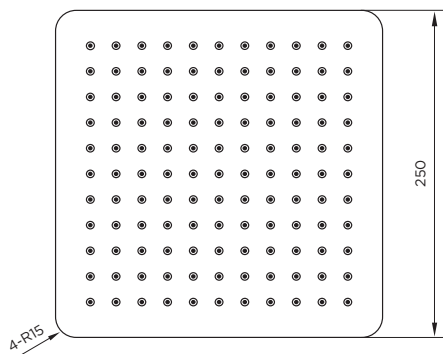

9391 & 9393 DELUXE SQUARE SHOWER HEADS

PRODUCT SPECIFICATION

Product Code: 9391 & 9393
Finish: Chrome
Product Type: Observa Deluxe Slimline Shower Heads
Construction: Body: SS
Inlet Size: 1/2" BSP
Guarantee: Lifetime Guarantee
Gross Weight (kg): 9391 (1.12kg) and 9393 (1.58kg)

[observa]