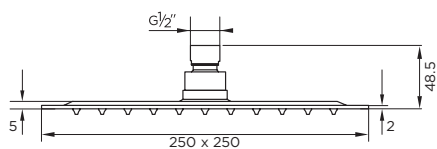

PRODUCT SPECIFICATION

Product Code: 9391 & 9393
Finish: Chrome
Product Type: Observa Deluxe Slimline Shower Heads
Construction: Body: SS
Inlet Size: 1/2" BSP
Guarantee: Lifetime Guarantee
Gross Weight (kg): 9391 (1.12kg) and 9393 (1.58kg)

[observa]

9391

[observa]