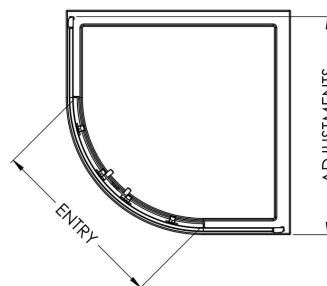

Sales Code: SQU8BP

Description: 800X800x1850mm Quadrant Enclosure

SQ Quadrant Enclosure

Code	Description	Adjustments (mm)		Entry Width (mm)
SQU8-E6	800 Quadrant	777	795	405
SQU9-E6	900 Quadrant	877	895	555

**Product Dimensions**

Height (mm):	1850
Width (mm):	780
Depth (mm):	780
Nett Weight (kg):	38.5

**Packaging Dimensions**

Height (mm):	1905
Width (mm):	425
Length (mm):	120
Gross Weight (kg):	39

**Packaging Data**

Box Colour:	Brown Cardboard Box - Printed
Box Qty:	1
Label Size:	100 x 50
Label Colour:	Not Applicable
Label Qty:	0

**Outer Box Dimensions (If Applicable)**

Height (mm):	
Width (mm):	
Depth (mm):	
Length (mm):	
Gross Weight (kg):	
Barcode:	5056211881438

**Product Details**

Country of Origin:	China
Fitting Instruction:	No
CE & UKCA:	No
Profile Material:	Aluminium
Profile Finish:	Matt Black
Adjustments (mm):	777 - 795mm
Entry Width (mm):	405mm
Swing In Dim (mm):	N/A
Swing Out Dim (mm):	N/A
Radius (mm):	538 mm
Glass Thickness (mm):	6
Easy Fit:	Yes
Easy Clean:	No
Handle Style:	Square T Shape Handle
Handle Material:	ABS
Enclosure Design:	Framed
Wheel Type:	Dual, Quick Release
Support Bar Included:	Support Bar Not Included
Extras:	None