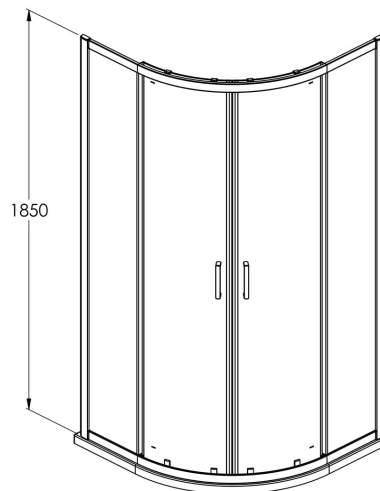

Sales Code: SQU8BP

Description: 800X800x1850mm Quadrant Enclosure

SQ Quadrant Enclosure

Code	Description	Adjustments (mm)		Entry Width (mm)
SQU8-E6	800 Quadrant	777	795	405
SQU9-E6	900 Quadrant	877	895	555

**Product Dimensions**

Height (mm):	1850
Width (mm):	780
Depth (mm):	780
Nett Weight (kg):	38.5

**Packaging Dimensions**

Height (mm):	1905
Width (mm):	425
Length (mm):	120
Gross Weight (kg):	39

**Packaging Data**

Box Colour:	Brown Cardboard Box - Printed
Box Qty:	1
Label Size:	100 x 50
Label Colour:	Not Applicable
Label Qty:	0

**Outer Box Dimensions (If Applicable)**

Height (mm):	
Width (mm):	
Depth (mm):	
Length (mm):	
Gross Weight (kg):	
Barcode:	5056211881438

**Product Details**

Country of Origin:	China
Fitting Instruction:	No
CE & UKCA:	No
Profile Material:	Aluminium
Profile Finish:	Matt Black
Adjustments (mm):	777 - 795mm
Entry Width (mm):	405mm
Swing In Dim (mm):	N/A
Swing Out Dim (mm):	N/A
Radius (mm):	538 mm
Glass Thickness (mm):	6
Easy Fit:	Yes
Easy Clean:	No
Handle Style:	Square T Shape Handle
Handle Material:	ABS
Enclosure Design:	Framed
Wheel Type:	Dual, Quick Release
Support Bar Included:	Support Bar Not Included
Extras:	None