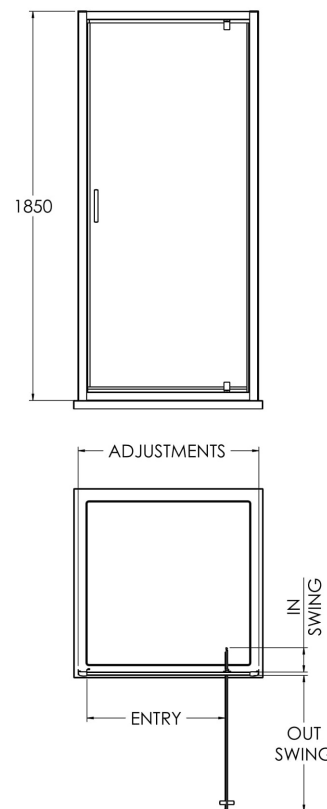

Sales Code: SQPD76BP

Description: 760X1850mm Pivot Shower Door

### SQ Pivot Door Enclosure

Code	Description	Adjustments (mm)		Entry Width (mm)	Out Swing (mm)	In Swing (mm)
SQPD76-E6	760 Pivot Door	720	760	510	500	115
SQPD80-E6	800 Pivot Door	760	800	550	540	115
SQPD90-E6	900 Pivot Door	860	900	650	640	115

#### Product Dimensions

Height (mm):	1850
Width (mm):	760
Depth (mm):	44
Nett Weight (kg):	27.3

#### Packaging Dimensions

Height (mm):	1912
Width (mm):	770
Length (mm):	62
Gross Weight (kg):	27.8