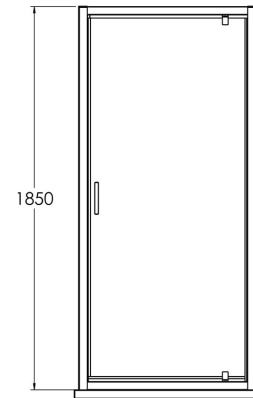

Sales Code: SQPD80BP

Description: 800X1850mm Pivot Shower Door

SQ Pivot Door Enclosure

Code	Description	Adjustments (mm)		Entry Width (mm)	Out Swing (mm)	In Swing (mm)
SQPD70-EG	700 Pivot Door	660	700	450	440	115
SQPD76-EG	760 Pivot Door	720	755	510	500	115
SQPD80-EG	800 Pivot Door	760	795	550	540	115
SQPD90-EG	900 Pivot Door	860	895	650	640	115

Product Dimensions

Height (mm):	1850
Width (mm):	800
Depth (mm):	44
Nett Weight (kg):	28.4

Packaging Dimensions

Height (mm):	1912
Width (mm):	810
Length (mm):	62
Gross Weight (kg):	28.9

Packaging Data

Box Colour:	Brown Cardboard Box - Printed
Box Qty:	1
Label Size:	100 x 50
Label Colour:	Not Applicable
Label Qty:	0

Outer Box Dimensions (If Applicable)

Height (mm):	
Width (mm):	
Depth (mm):	
Length (mm):	
Gross Weight (kg):	
Barcode:	5056211892311

Product Details

Country of Origin:	China
Fitting Instruction:	No
CE & UKCA:	No
Profile Material:	Aluminium
Profile Finish:	Matt Black
Adjustments (mm):	760mm - 795mm
Entry Width (mm):	560mm
Swing In Dim (mm):	115mm
Swing Out Dim (mm):	545mm
Radius (mm):	Not Applicable
Glass Thickness (mm):	6
Easy Fit:	Yes
Easy Clean:	No
Handle Style:	Square T Shape Handle
Handle Material:	ABS
Enclosure Design:	Framed
Wheel Type:	Not Applicable
Support Bar Included:	Support Bar Not Included
Extras:	None