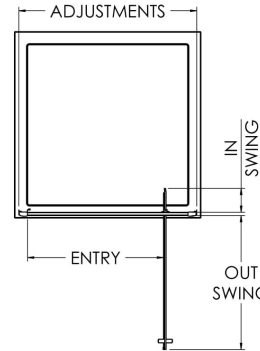

Sales Code: SQPD80BP

Description: 800X1850mm Pivot Shower Door

SQ Pivot Door Enclosure

Code	Description	Adjustments (mm)		Entry Width (mm)	Out Swing (mm)	In Swing (mm)
SQPD70-EG	700 Pivot Door	660	700	450	440	115
SQPD76-EG	760 Pivot Door	720	755	510	500	115
SQPD80-EG	800 Pivot Door	760	795	550	540	115
SQPD90-EG	900 Pivot Door	860	895	650	640	115

Product Dimensions

Height (mm):	1850
Width (mm):	800
Depth (mm):	44
Nett Weight (kg):	28.4

Packaging Dimensions

Height (mm):	1912
Width (mm):	810
Length (mm):	62
Gross Weight (kg):	28.9

Packaging Data

Box Colour:	Brown Cardboard Box - Printed
Box Qty:	1
Label Size:	100 x 50
Label Colour:	Not Applicable
Label Qty:	0

Outer Box Dimensions (If Applicable)

Height (mm):	
Width (mm):	
Depth (mm):	
Length (mm):	
Gross Weight (kg):	
Barcode:	5056211892311

Product Details

Country of Origin:	China
Fitting Instruction:	No
CE & UKCA:	No
Profile Material:	Aluminium
Profile Finish:	Matt Black
Adjustments (mm):	760mm - 795mm
Entry Width (mm):	560mm
Swing In Dim (mm):	115mm
Swing Out Dim (mm):	545mm
Radius (mm):	Not Applicable
Glass Thickness (mm):	6
Easy Fit:	Yes
Easy Clean:	No
Handle Style:	Square T Shape Handle
Handle Material:	ABS
Enclosure Design:	Framed
Wheel Type:	Not Applicable
Support Bar Included:	Support Bar Not Included
Extras:	None