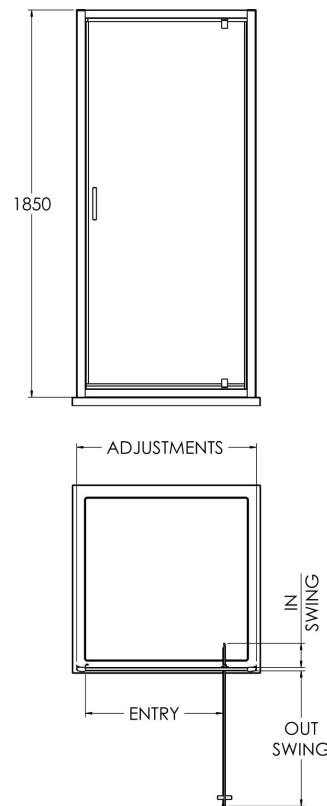

Sales Code: SQPD90BP

Description: 900X1850mm Pivot Shower Door

SQ Pivot Door Enclosure

Code	Description	Adjustments (mm)		Entry Width (mm)	Out Swing (mm)	In Swing (mm)
SQPD76-E6	760 Pivot Door	720	760	510	500	115
SQPD80-E6	800 Pivot Door	760	800	550	540	115
SQPD90-E6	900 Pivot Door	860	900	650	640	115

Product Dimensions

Height (mm):	1850
Width (mm):	900
Depth (mm):	44
Nett Weight (kg):	31.1

Packaging Dimensions

Height (mm):	1912
Width (mm):	910
Length (mm):	62
Gross Weight (kg):	31.6

Packaging Data

Box Colour:	Brown Cardboard Box - Printed
Box Qty:	1
Label Size:	100 x 50
Label Colour:	Not Applicable
Label Qty:	0

Outer Box Dimensions (If Applicable)

Height (mm):	
Width (mm):	
Depth (mm):	
Length (mm):	
Gross Weight (kg):	
Barcode:	5056211892328

Product Details

Country of Origin:	China
Fitting Instruction:	Yes
CE Approval:	Yes
Profile Material:	Aluminium
Profile Finish:	Matt Black
Adjustments (mm):	860mm-895mm
Entry Width (mm):	660mm
Swing In Dim (mm):	115mm
Swing Out Dim (mm):	645mm
Radius (mm):	Not Applicable
Glass Thickness (mm):	6
Easy Fit:	No
Easy Clean:	No
Handle Style:	Square T Shape Handle
Handle Material:	ABS
Enclosure Design:	Framed
Wheel Type:	Not Applicable
Support Bar Included:	Support Bar Not Included
Extras:	None