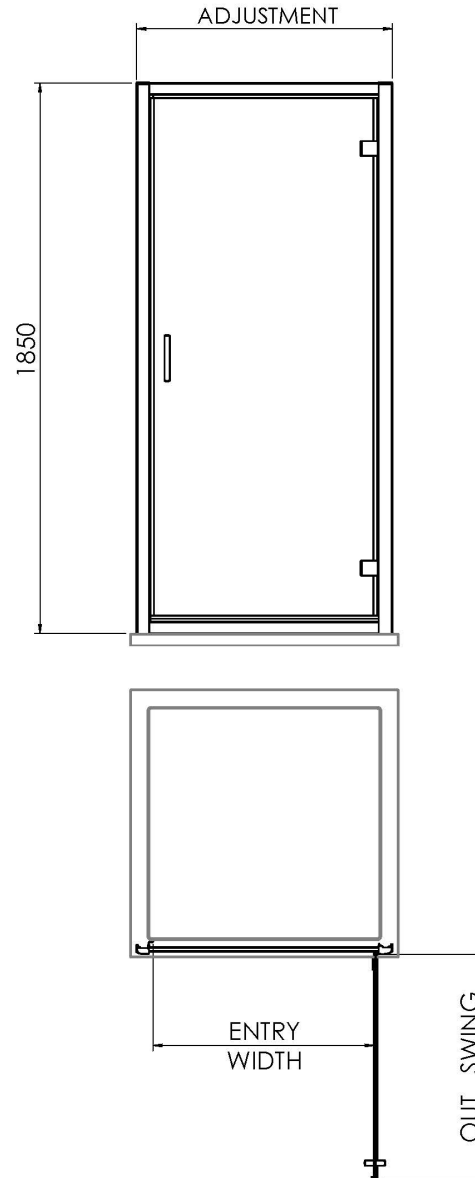

Sales Code: SQHD76

Description: Hinge Door 760X1850

Product Dimensions

Height (mm):	1850
Width (mm):	750
Depth (mm):	44
Nett Weight (kg):	26.8

Packaging Dimensions

Height (mm):	62
Width (mm):	770
Length (mm):	1912
Gross Weight (kg):	27.8

Packaging Data

Box Colour:	Brown Cardboard Box - Printed
Box Qty:	1
Label Size:	100 x 50
Label Colour:	Not Applicable
Label Qty:	0

Outer Box Dimensions (If Applicable)

Height (mm):	
Width (mm):	
Depth (mm):	
Length (mm):	
Gross Weight (kg):	
Barcode:	5056211801276

Product Details

Country of Origin:	China
Fitting Instruction:	No
CE & UKCA:	Yes
Profile Material:	Aluminium
Profile Finish:	Satin Chrome
Adjustments (mm):	720mm-755mm
Entry Width (mm):	580mm
Swing In Dim (mm):	N/A
Swing Out Dim (mm):	580mm
Radius (mm):	Not Applicable
Glass Thickness (mm):	6
Easy Fit:	Yes
Easy Clean:	No
Handle Style:	Square T Shape Handle
Handle Material:	Metal
Enclosure Design:	Semi-Frameless
Wheel Type:	Not Applicable
Support Bar Included:	Support Bar Not Included
Extras:	None