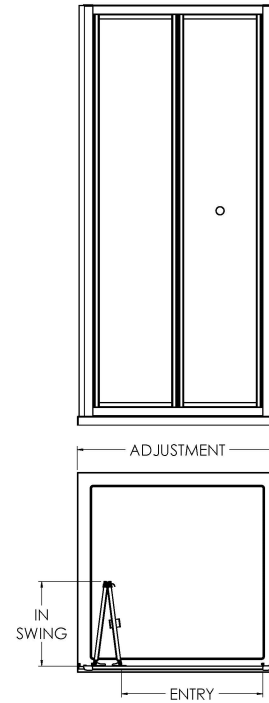

Sales Code: SQBD76

Description: 760X1850mm Bi-Fold Shower Door

SQ Bi-Fold Door Enclosure

Code	Description	Adjustment (mm)	Entry Width (mm)	In Swing (mm)
SQBD70	700 Bi-Fold	650	690	435
SQBD76	760 Bi-fold	710	750	495
SQBD80	800 Bi-Fold	750	790	535
SQBD90	900 Bi-Fold	850	890	635
SQBD10	1000 Bi-Fold	950	990	735
SQBD11	1100 Bi-Fold	1050	1090	835
SQBD12	1200 Bi-Fold	1150	1190	935

**Product Dimensions**

Height (mm):	1852
Width (mm):	750
Depth (mm):	39
Nett Weight (kg):	22.8

**Packaging Dimensions**

Height (mm):	1910
Width (mm):	745
Length (mm):	80
Gross Weight (kg):	27.8

**Packaging Data**

Box Colour:	Brown Cardboard Box - Printed
Box Qty:	1
Label Size:	100 x 50
Label Colour:	Not Applicable
Label Qty:	0

**Outer Box Dimensions (If Applicable)**

Height (mm):	
Width (mm):	
Depth (mm):	
Length (mm):	
Gross Weight (kg):	
Barcode:	5056211822035

**Product Details**

Country of Origin:	China
Fitting Instruction:	No
CE & UKCA:	No
Profile Material:	Aluminium
Profile Finish:	Satin Chrome
Adjustments (mm):	710mm - 750mm
Entry Width (mm):	516mm
Swing In Dim (mm):	315mm
Swing Out Dim (mm):	N/A
Radius (mm):	Not Applicable
Glass Thickness (mm):	4
Easy Fit:	Yes
Easy Clean:	No
Handle Style:	Knob Handle
Handle Material:	ABS
Enclosure Design:	Framed
Wheel Type:	Captive And Fixed.
Support Bar Included:	Support Bar Not Included
Extras:	None