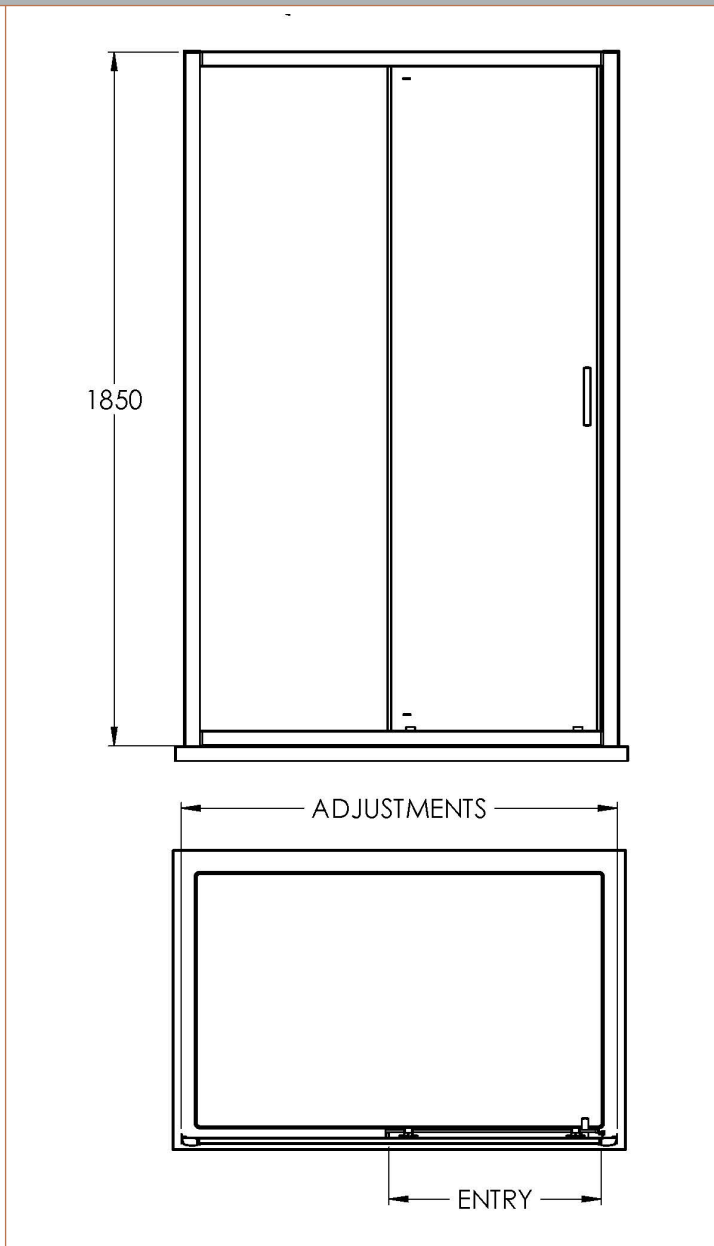

Sales Code: SSQL14BP

Description: 1400X1850mm Sliding Shower Door

**Product Dimensions**

Height (mm):	1850
Width (mm):	1390
Depth (mm):	44
Nett Weight (kg):	41.2

**Packaging Dimensions**

Height (mm):	1910
Width (mm):	850
Length (mm):	65
Gross Weight (kg):	46.2

**Packaging Data**

Box Colour:	Brown Cardboard Box - Printed
Box Qty:	1
Label Size:	100 x 50
Label Colour:	Not Applicable
Label Qty:	0

**Outer Box Dimensions (If Applicable)**

Height (mm):	
Width (mm):	
Depth (mm):	
Length (mm):	
Gross Weight (kg):	
Barcode:	5056462643502

**Product Details**

Country of Origin:	China
Fitting Instruction:	No
CE & UKCA:	No
Profile Material:	Aluminium
Profile Finish:	Matt Black
Adjustments (mm):	1355 - 1395mm
Entry Width (mm):	585mm
Swing In Dim (mm):	N/A
Swing Out Dim (mm):	N/A
Radius (mm):	Not Applicable
Glass Thickness (mm):	6
Easy Fit:	Yes
Easy Clean:	No
Handle Style:	Square T Shape Handle
Handle Material:	ABS
Enclosure Design:	Framed
Wheel Type:	Dual, Quick Release
Support Bar Included:	Support Bar Not Included
Extras:	None